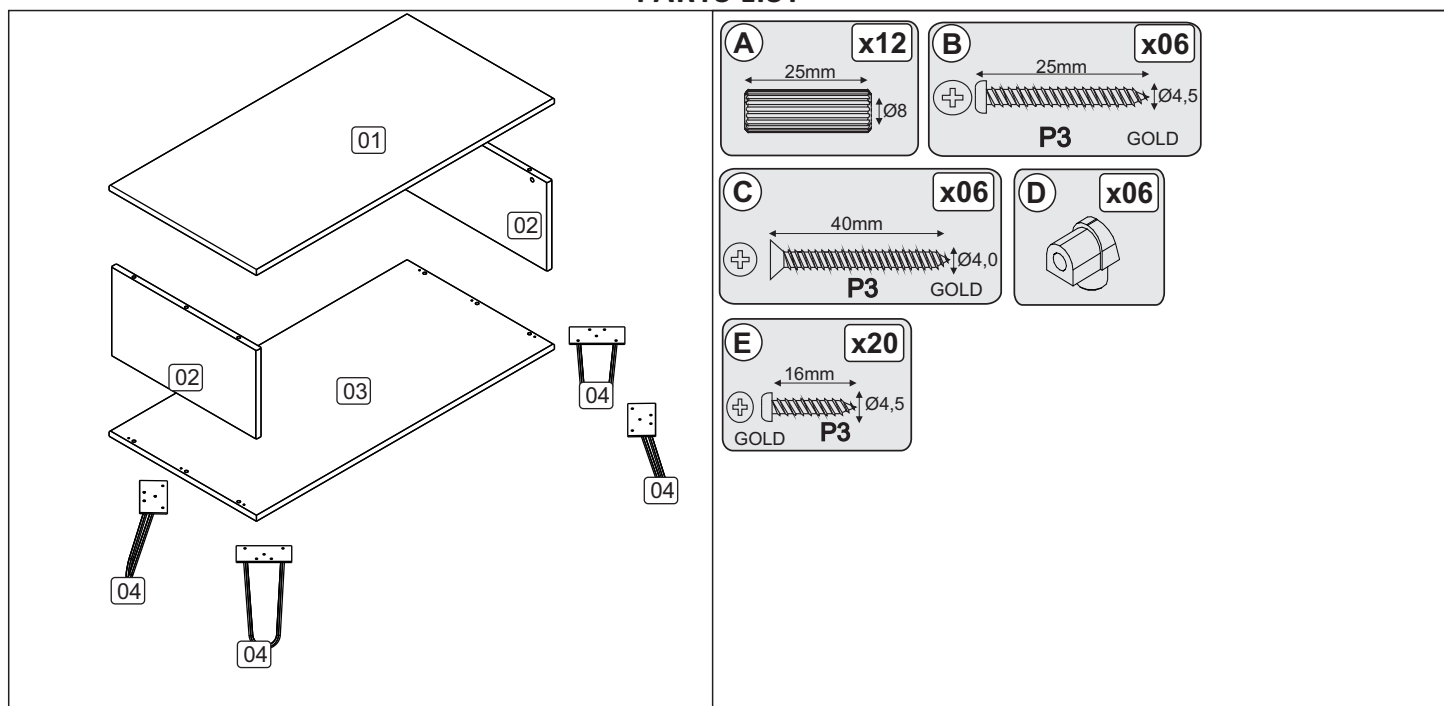

AGG902

Thank you for choosing this furniture.

BEFORE YOU START ASSEMBLY please store the carton at room temperature for 48 hours or more so the contents can acclimatise.

PLEASE RETAIN ALL PACKING UNTIL YOU HAVE COMPLETED ASSEMBLY.

Information about your furniture.

This furniture range has been manufactured from surface coated wood based manufactured boards.

Caring for your furniture.

Extreme temperature can cause panels to distort so please avoid placing your furniture close to radiators or other sources of heat.

Humidity should also be avoided.

Please avoid exposing your furniture to continued bright sunlight as this may affect the colour.

Any fluid spills should be removed as quickly as possible.

Always lift your furniture when moving as dragging may cause damage to your furniture or flooring.

After care.

Wipe surfaces with a dry cloth and an occasional use of a slightly dampened cloth.

To remove any stains, use a household cream cleaner.

For models with drawers we also recommend you use a household spray polish or silicone curtain track spray on the drawer runner tracks.

Please do not use any wax based products, detergents or chemicals on your furniture.

PARTS LIST

BEFORE YOU START ASSEMBLY

Please check that you have all the correct parts and fittings as detailed on the assembly instructions.

FOR DAMAGED/REPLACEMENT PARTS

Please visit

www.coreproducts.co.uk/parts

Batch Number

2020-0222

2021 SPECIFICATION

PLEASE RETAIN THIS LEAFLET ALONG WITH YOUR DELIVERY NOTE/RECEIPT FOR FUTURE REFERENCE