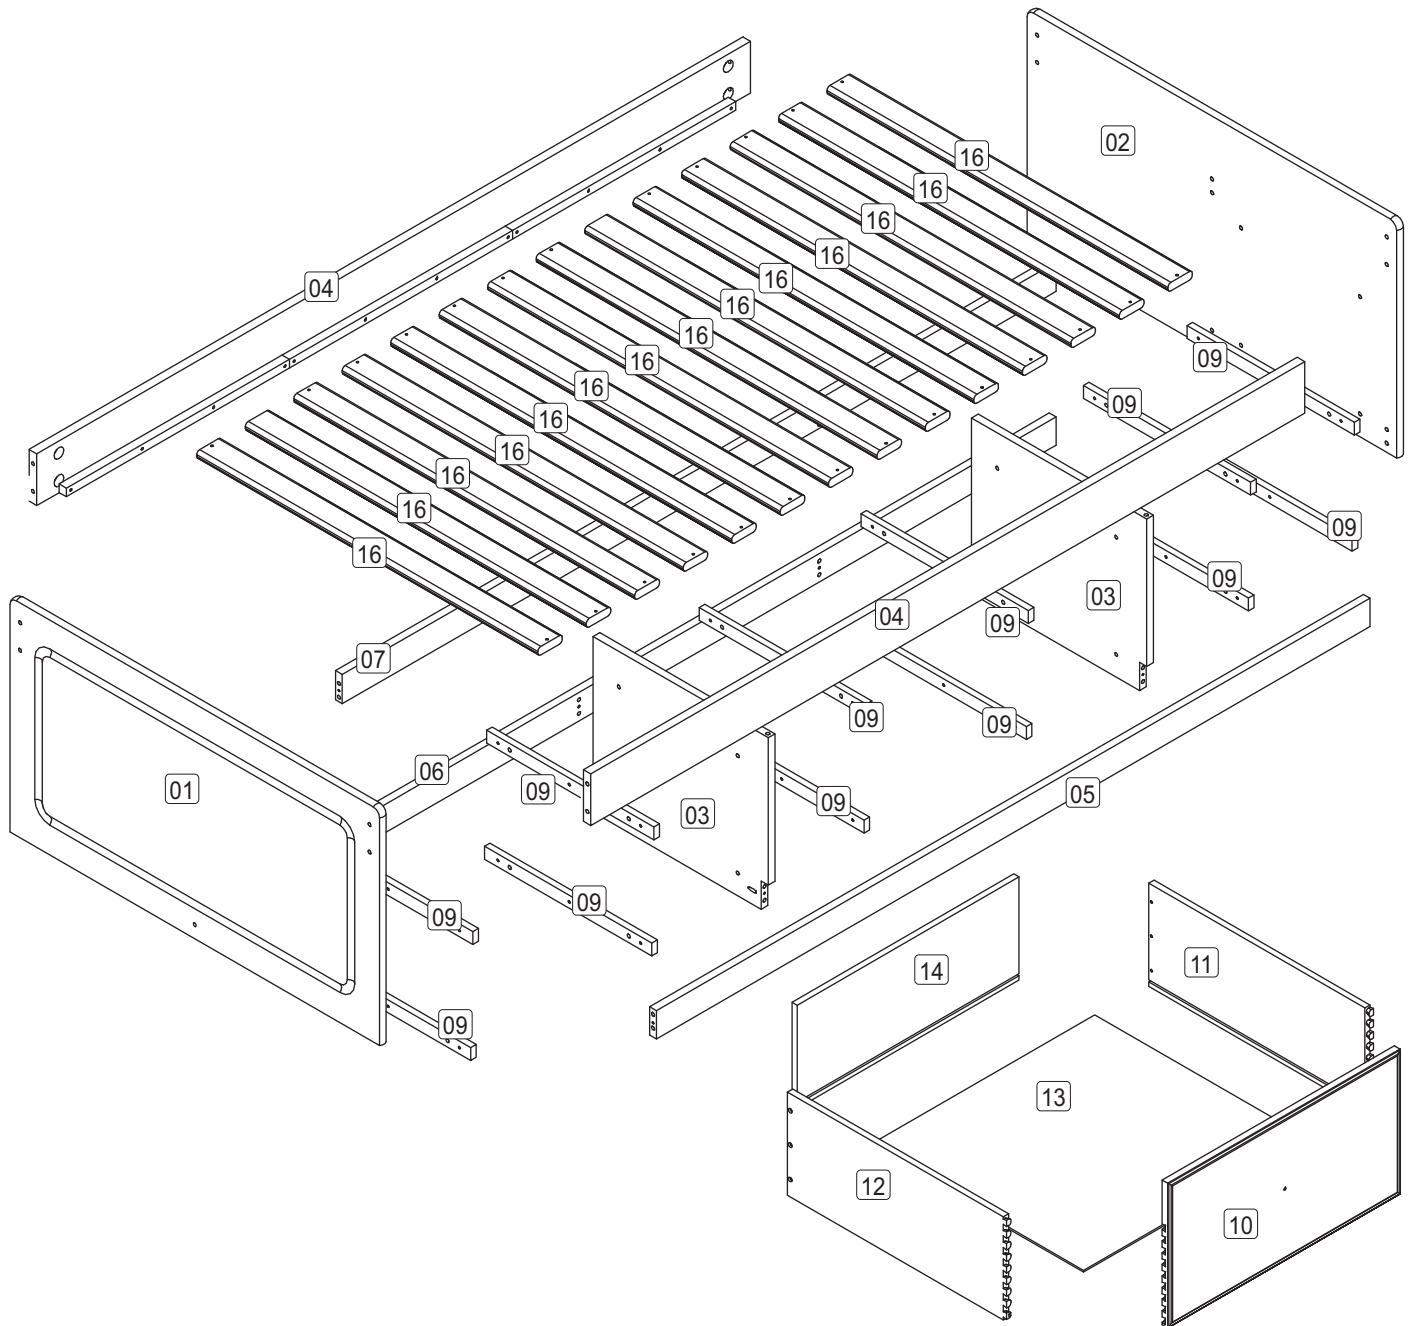

CB800

3x

2021 SPECIFICATION