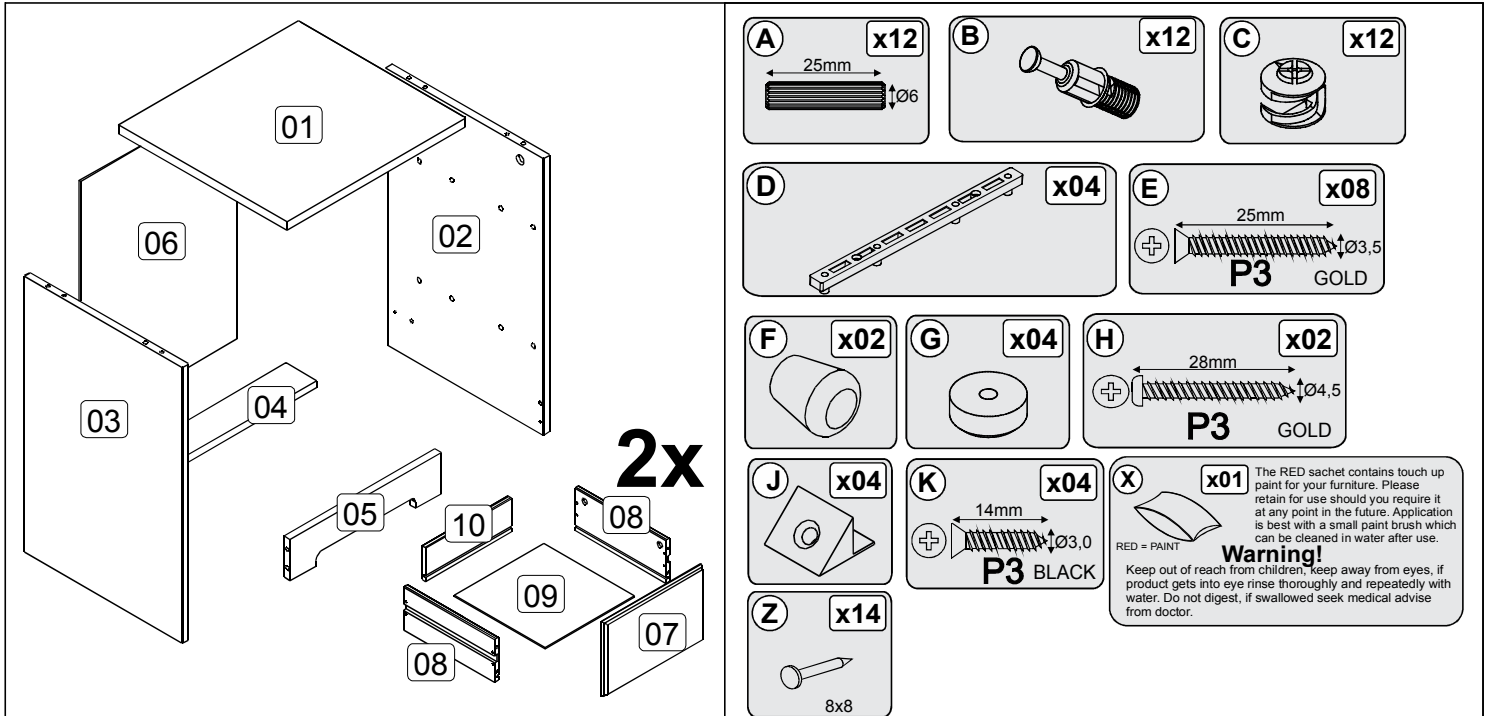

PARTS LIST

BEFORE YOU START ASSEMBLY

Please check that you have all the correct parts and fittings as detailed in the Parts List above.

In the unlikely event that you require to order spare parts please refer to your delivery note for details of how to order on our Parts Website.

www.coreproducts.co.uk/parts

BATCH NUMBER

2018-0125