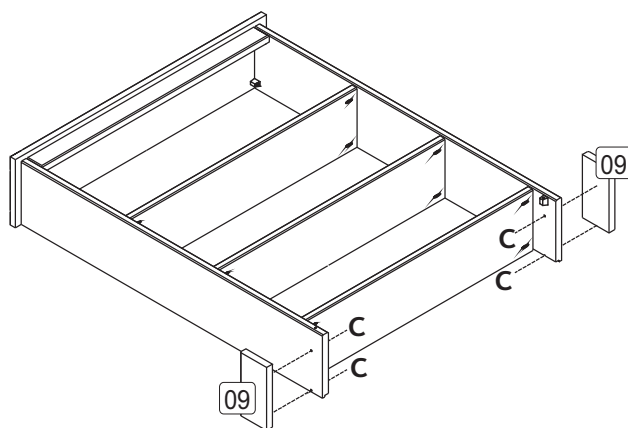

www.coreproducts.co.uk/parts

BATCH NUMBER **2015-1336**

For further advice you can telephone 01738630555

PLEASE RETAIN THIS INSTRUCTION LEAFLET FOR FUTURE REFERENCE.

01

02

03

04