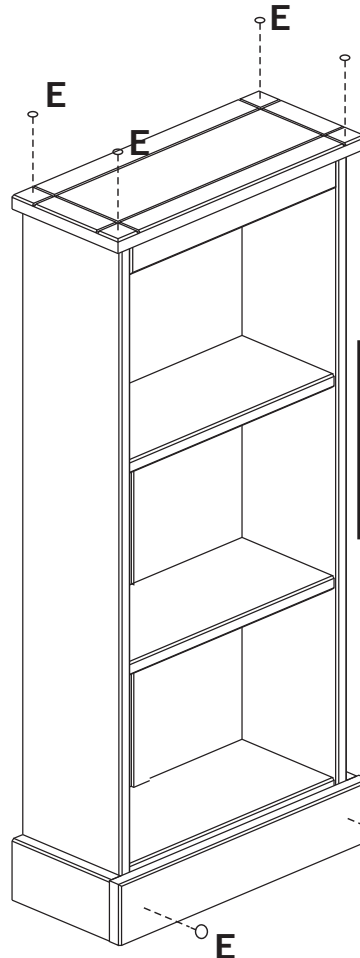

07

IMPORTANT NOTICE
In environments with children or uneven floors which could cause your furniture to fall forwards we recommend that this item of furniture is attached to your wall using appropriate fixings (not supplied).