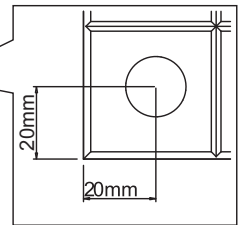

05

06

07

IMPORTANT NOTICE
In environments with children or uneven floors which could cause your furniture to fall forwards we recommend that this item of furniture is attached to your wall using appropriate fixings (not supplied).