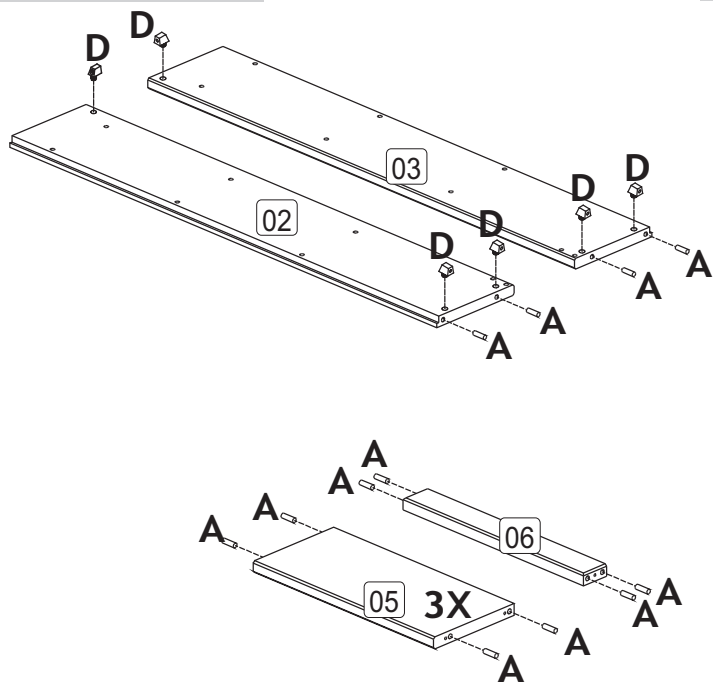

www.coreproducts.co.uk/parts

BATCH NUMBER **2015-1336**

For further advice you can telephone 01738630555

PLEASE RETAIN THIS INSTRUCTION LEAFLET FOR FUTURE REFERENCE.

01

02

03

04