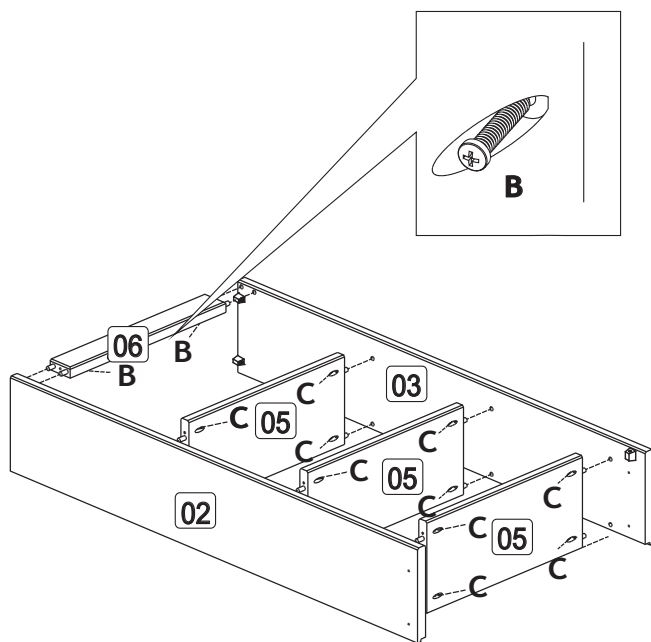

www.coreproducts.co.uk/parts

BATCH NUMBER **2015-1336**

For further advice you can telephone 01738630555

PLEASE RETAIN THIS INSTRUCTION LEAFLET FOR FUTURE REFERENCE.

01

02

03

04