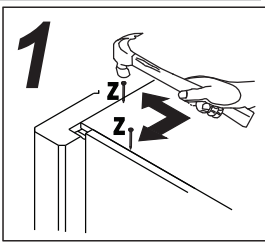

05

06

07

IMPORTANT NOTICE
In environments with children or uneven floors which could cause your furniture to fall forwards we recommend that this item of furniture is attached to your wall using appropriate fixings (not supplied).