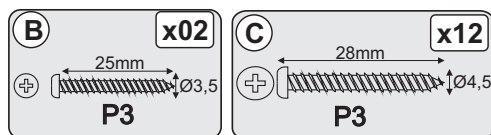

www.coreproducts.co.uk/parts

BATCH NUMBER **2015-1336**

For further advice you can telephone 01738630555

PLEASE RETAIN THIS INSTRUCTION LEAFLET FOR FUTURE REFERENCE.

01

02

03

04