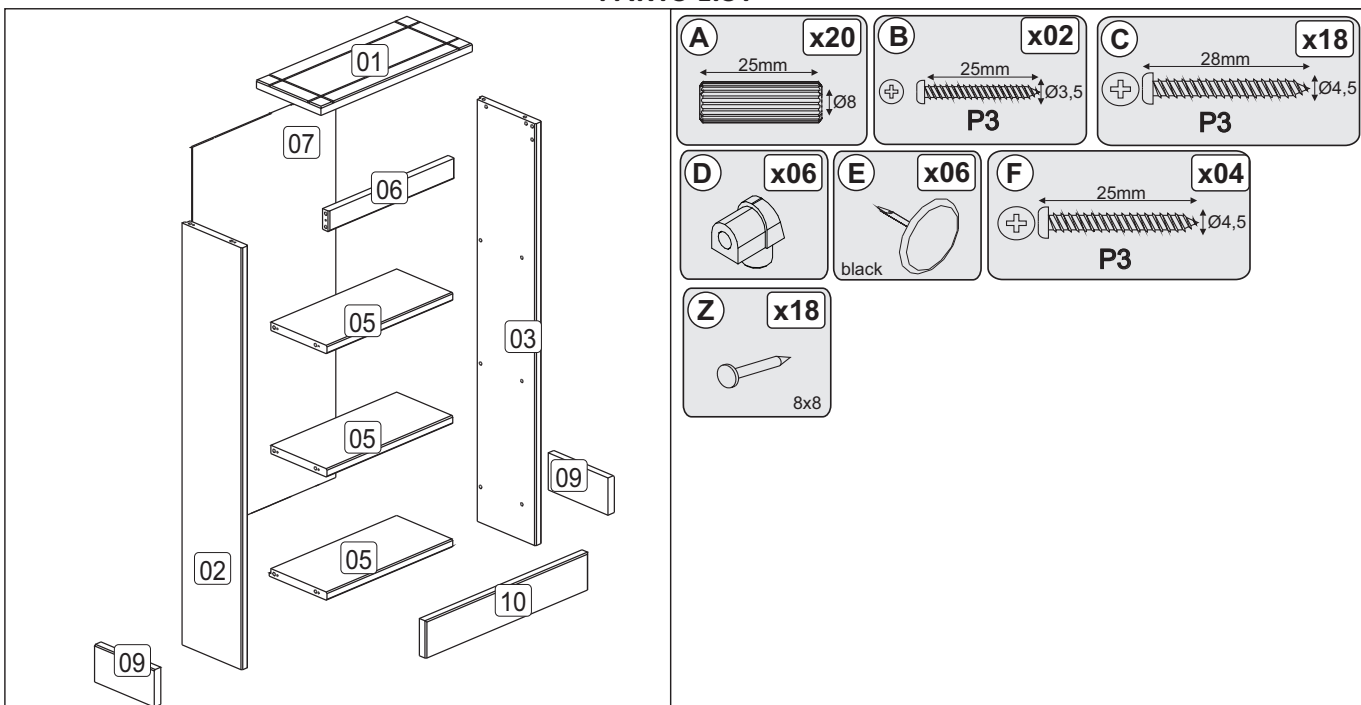

PARTS LIST

BEFORE YOU START ASSEMBLY

Please check that you have all the correct parts and fittings as detailed in the Parts List above.

In the unlikely event that you require to order spare parts please refer to your delivery note for details of how to order on our Parts Website.

www.coreproducts.co.uk/parts

BATCH NUMBER **2015-1336**

For further advice you can telephone 01738630555

PLEASE RETAIN THIS INSTRUCTION LEAFLET FOR FUTURE REFERENCE.