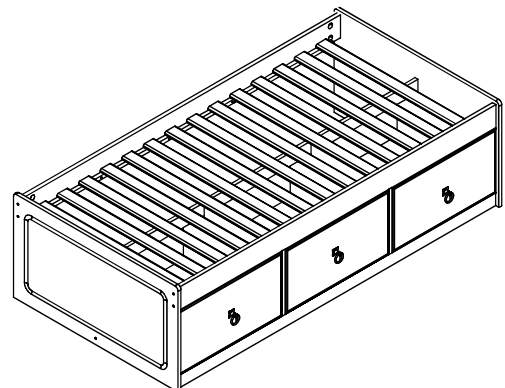

PLEASE RETAIN THIS LEAFLET ALONG WITH YOUR DELIVERY NOTE/RECEIPT FOR FUTURE REFERENCE