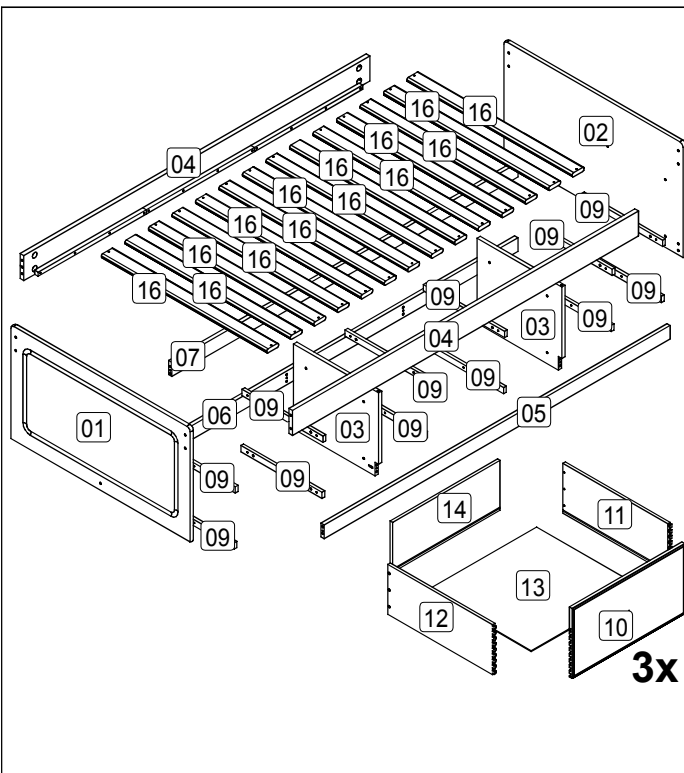

PARTS LIST

A x52 25mm Ø8	B x10 1/4 x 80 head.17 GREY	C x38 28mm Ø4.5 P3 GOLD
D x10 1/4	E x02 Please retain the allen key to re-tighten bolts when necessary	F x03
G x01 glue 10g	Warning! : Keep out of reach from children. Keep away from eyes, if product gets into eye rinse thoroughly and repeatedly with water. Do not digest, if swallowed seek medical advise from doctor.	H x18 30mm Ø3.5 P3 GOLD
J x36 25mm Ø4.0 P3 GOLD	K x03 3/16 x 5/8	L x03 GREY
M x12	N x12 16mm Ø3.0 P3 GOLD	X x01 RED = PAINT Warning! The RED sachet contains touch up paint for your furniture. Please retain for use should you require it at any point in the future. Application is best with a small paint brush which can be cleaned in water after use. Keep out of reach from children, keep away from eyes, if product gets into eye rinse thoroughly and repeatedly with water. Do not digest, if swallowed seek medical advise from doctor.