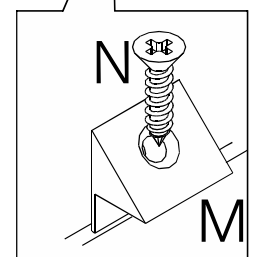

PARTS LIST

A x52 25mm Ø8	B x10 1/4 x 80 head.17 GREY	C x38 28mm Ø4.5 P3 GOLD
D x10 1/4	E x02 Please retain the allen key to re-tighten bolts when necessary	F x03
G x01 glue 10g	Warning! : Keep out of reach from children. Keep away from eyes, if product gets into eye rinse thoroughly and repeatedly with water. Do not digest, if swallowed seek medical advise from doctor.	H x18 30mm Ø3.5 P3 GOLD
J x36 25mm Ø4.0 P3 GOLD	K x03 3/16 x 5/8	L x03 GREY
M x12	N x12 16mm Ø3.0 P3 GOLD	X x01 RED = PAINT Warning! The RED sachet contains touch up paint for your furniture. Please retain for use should you require it at any point in the future. Application is best with a small paint brush which can be cleaned in water after use. Keep out of reach from children, keep away from eyes, if product gets into eye rinse thoroughly and repeatedly with water. Do not digest, if swallowed seek medical advise from doctor.

07

08

"Join drawer sides to drawer fronts with caution not to damage dovetail joints. Tap gently up and down the drawer side until fully inserted into drawer front."

X **x01** The RED sachet contains touch up paint for your furniture. Please retain for use should you require it at any point in the future. Application is best with a small paint brush which can be cleaned in water after use.