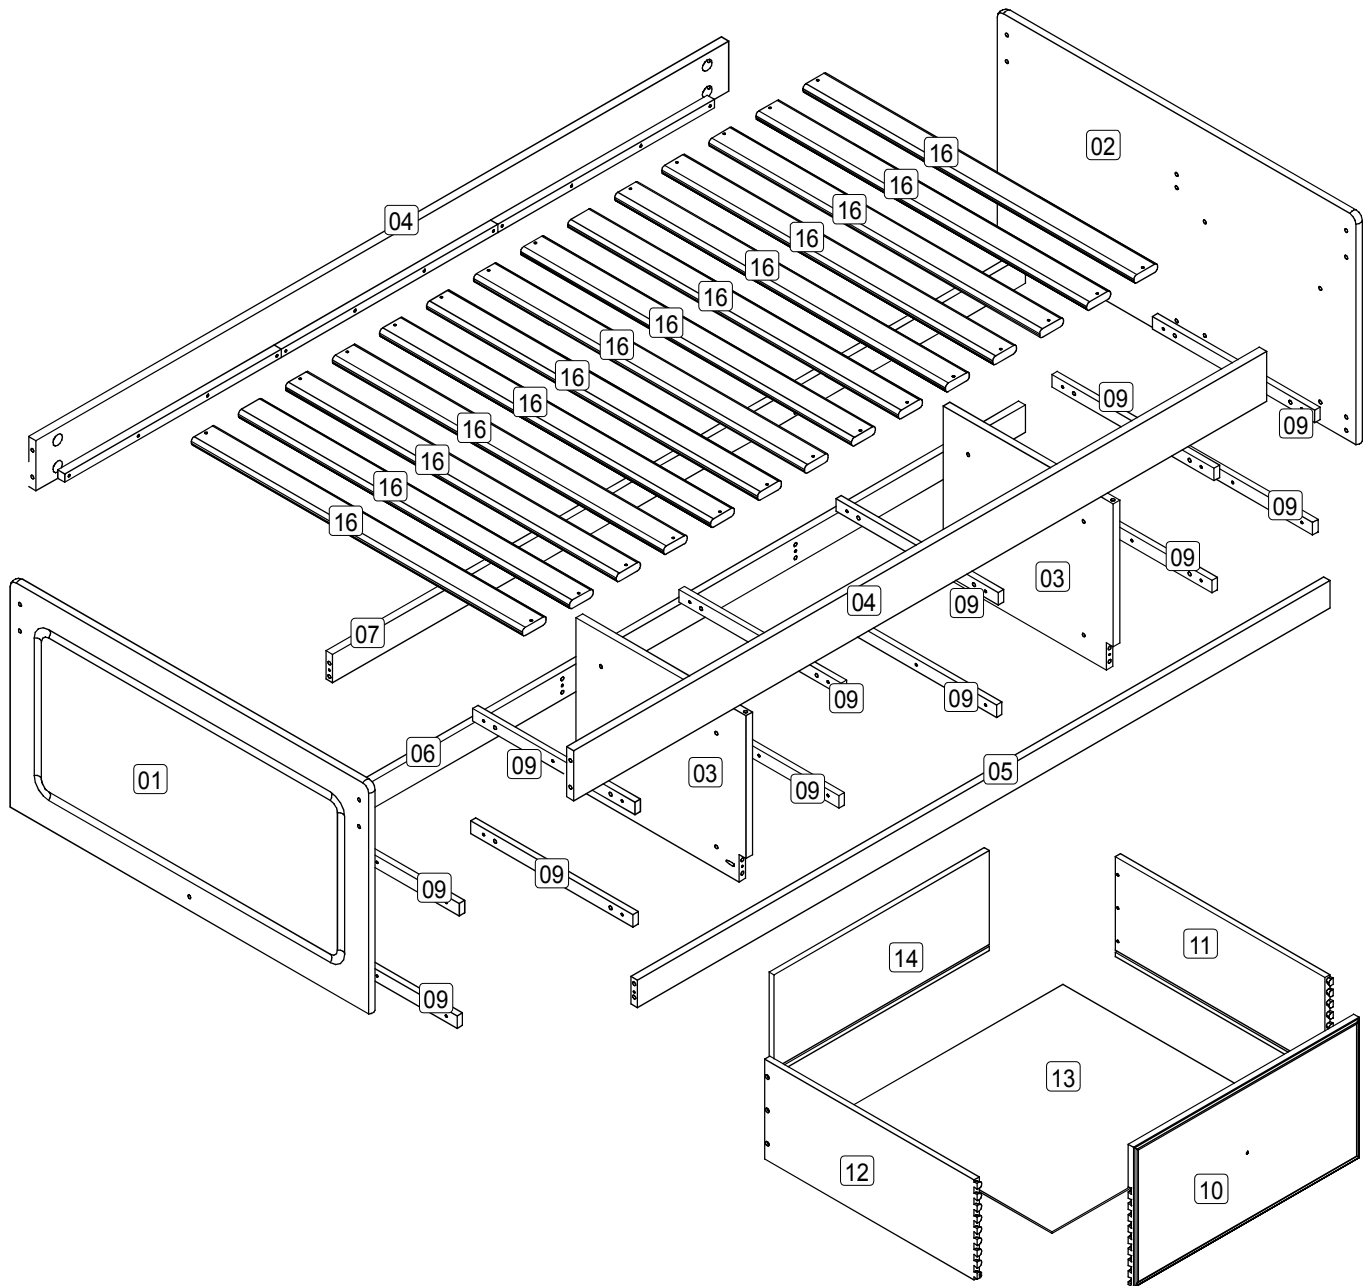

CRG800

3x

2021 SPECIFICATION

CRG800

Thank you for choosing this furniture.

BEFORE YOU START ASSEMBLY please store the carton at room temperature for 48 hours or more so the contents can acclimatise.

PLEASE RETAIN ALL PACKING UNTIL YOU HAVE COMPLETED ASSEMBLY.