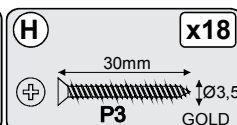

07

08

"Join drawer sides to drawer fronts with caution not to damage dovetail joints. Tap gently up and down the drawer side until fully inserted into drawer front."

X **x01** The RED sachet contains touch up paint for your furniture. Please retain for use should you require it at any point in the future. Application is best with a small paint brush which can be cleaned in water after use.