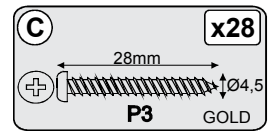

"Join drawer sides to drawer fronts with caution not to damage dovetail joints. Tap gently up and down the drawer side until fully inserted into drawer front."