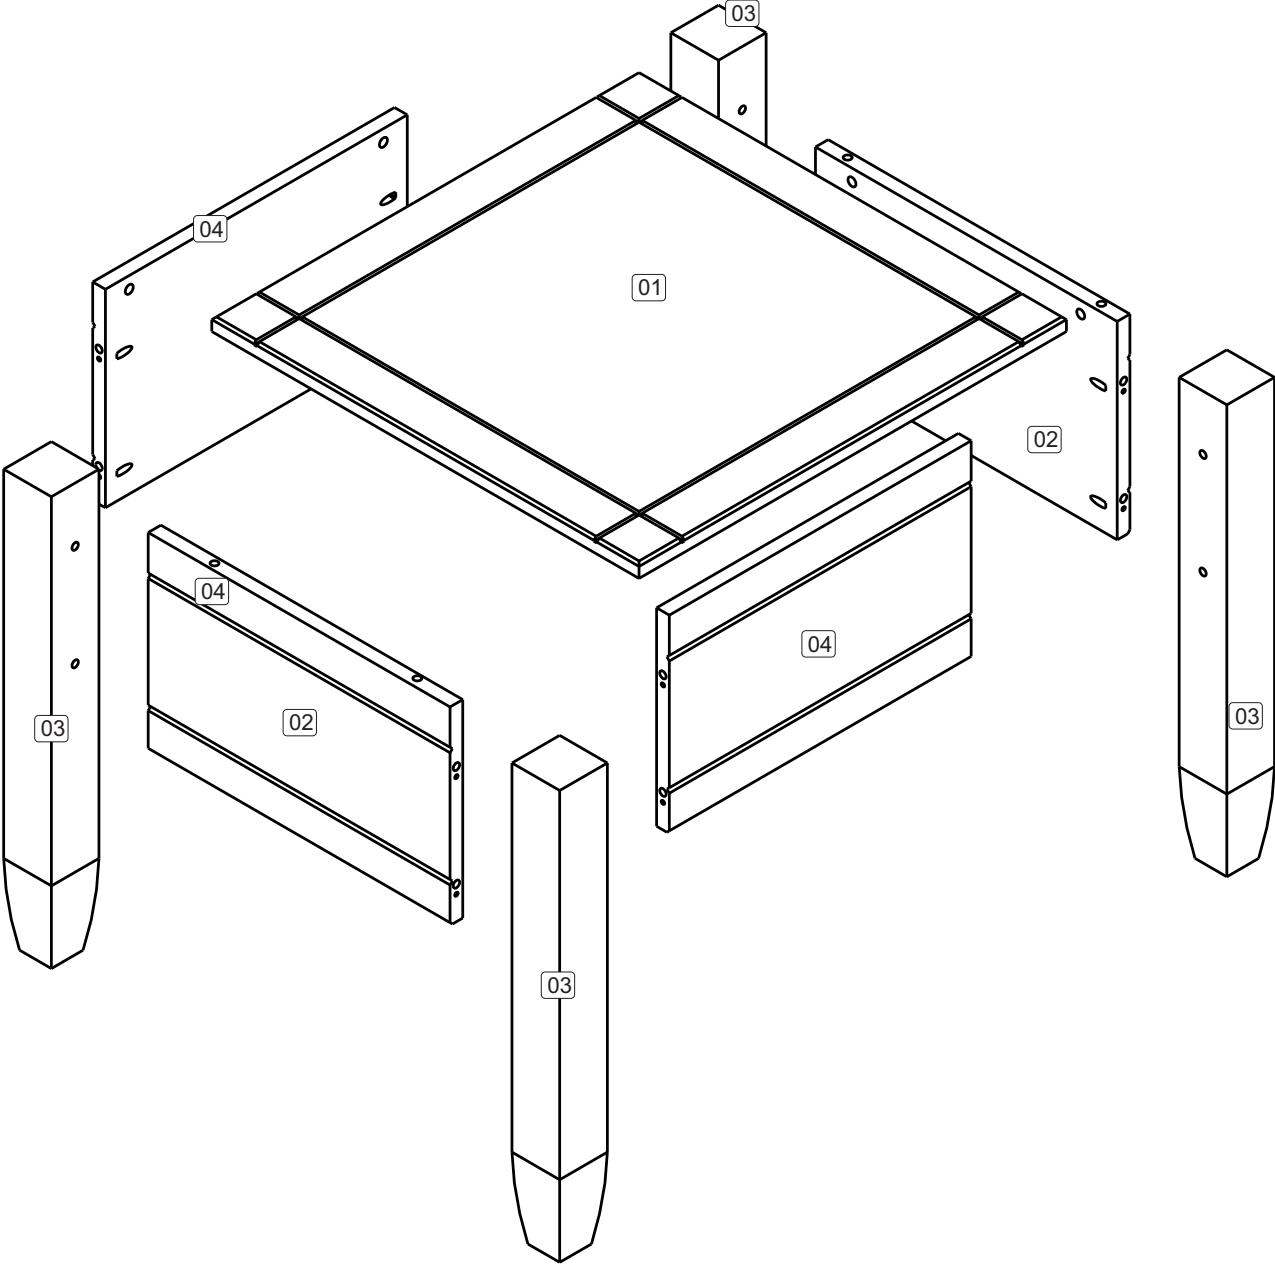

CRG906

2021 SPECIFICATION

CRG906

Thank you for choosing this furniture.

BEFORE YOU START ASSEMBLY please store the carton at room temperature for 48 hours or more so the contents can acclimatise.

PLEASE RETAIN ALL PACKING UNTIL YOU HAVE COMPLETED ASSEMBLY.