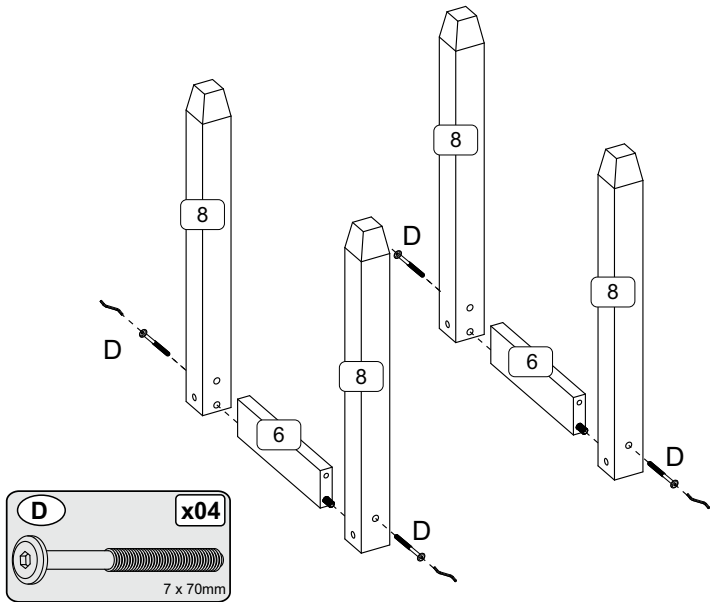

## PARTS LIST

## FOR DAMAGED/REPLACEMENT PARTS

Please visit

[www.coreproducts.co.uk/parts](http://www.coreproducts.co.uk/parts)

BATCH NUMBER **2022/0\*\*\***

**PLEASE RETAIN THIS LEAFLET ALONG WITH YOUR DELIVERY NOTE/ RECEIPT FOR FUTURE REFERENCE**

**RETAIN THE ALLEN KEY TO RE-TIGHTEN BOLTS WHEN NECESSARY.**

05

06

07

08

09

10

11