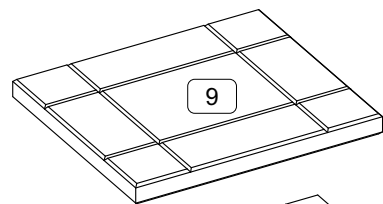

# CRG907

Thank you for choosing this furniture.

**BEFORE YOU START ASSEMBLY** please store the carton at room temperature for 48 hours or more so the contents can acclimatise.

**PLEASE RETAIN ALL PACKING UNTIL YOU HAVE COMPLETED ASSEMBLY.**