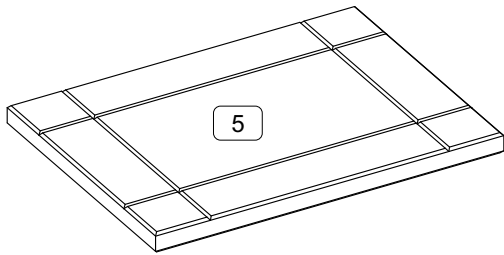

# CRG907

Thank you for choosing this furniture.

**BEFORE YOU START ASSEMBLY** please store the carton at room temperature for 48 hours or more so the contents can acclimatise.

**PLEASE RETAIN ALL PACKING UNTIL YOU HAVE COMPLETED ASSEMBLY.**