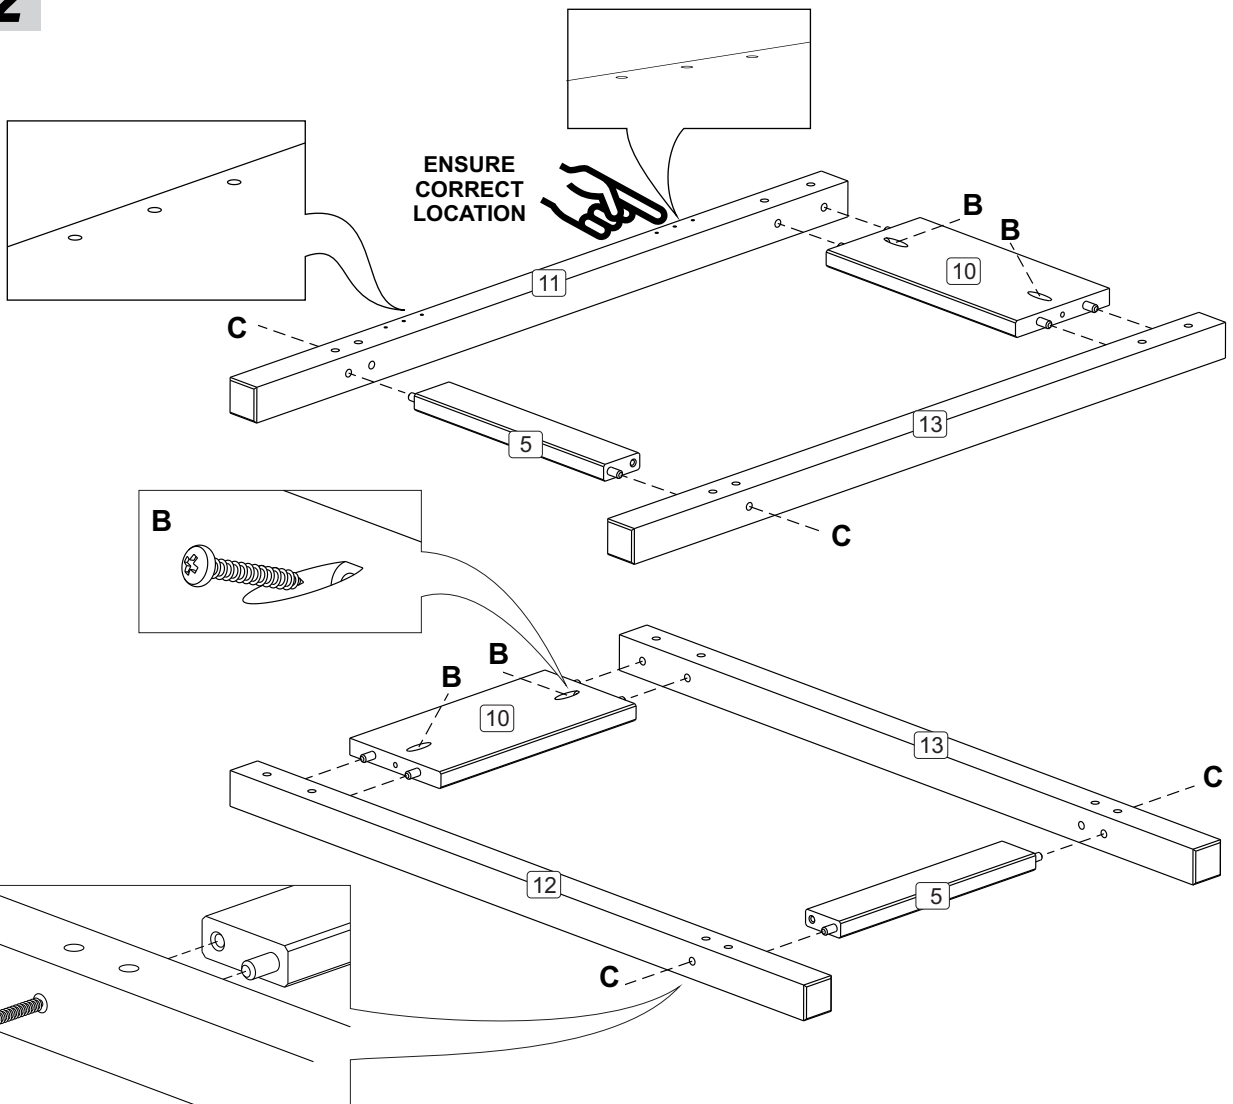

PARTS LIST

BEFORE YOU START ASSEMBLY

Please check that you have all the correct parts and fittings as detailed on the assembly instructions.

FOR DAMAGED/REPLACEMENT PARTS

Please visit

www.coreproducts.co.uk/parts

BATCH NUMBER **2022/0*****

PLEASE RETAIN THIS LEAFLET ALONG WITH YOUR DELIVERY NOTE/ RECEIPT FOR FUTURE REFERENCE

RETAIN THE ALLEN KEY TO RE-TIGHTEN BOLTS WHEN NECESSARY.

01

TABLE ASSEMBLY

02

03

04

2x

CHOOSE BEST SIDE FOR TOP OF SEAT