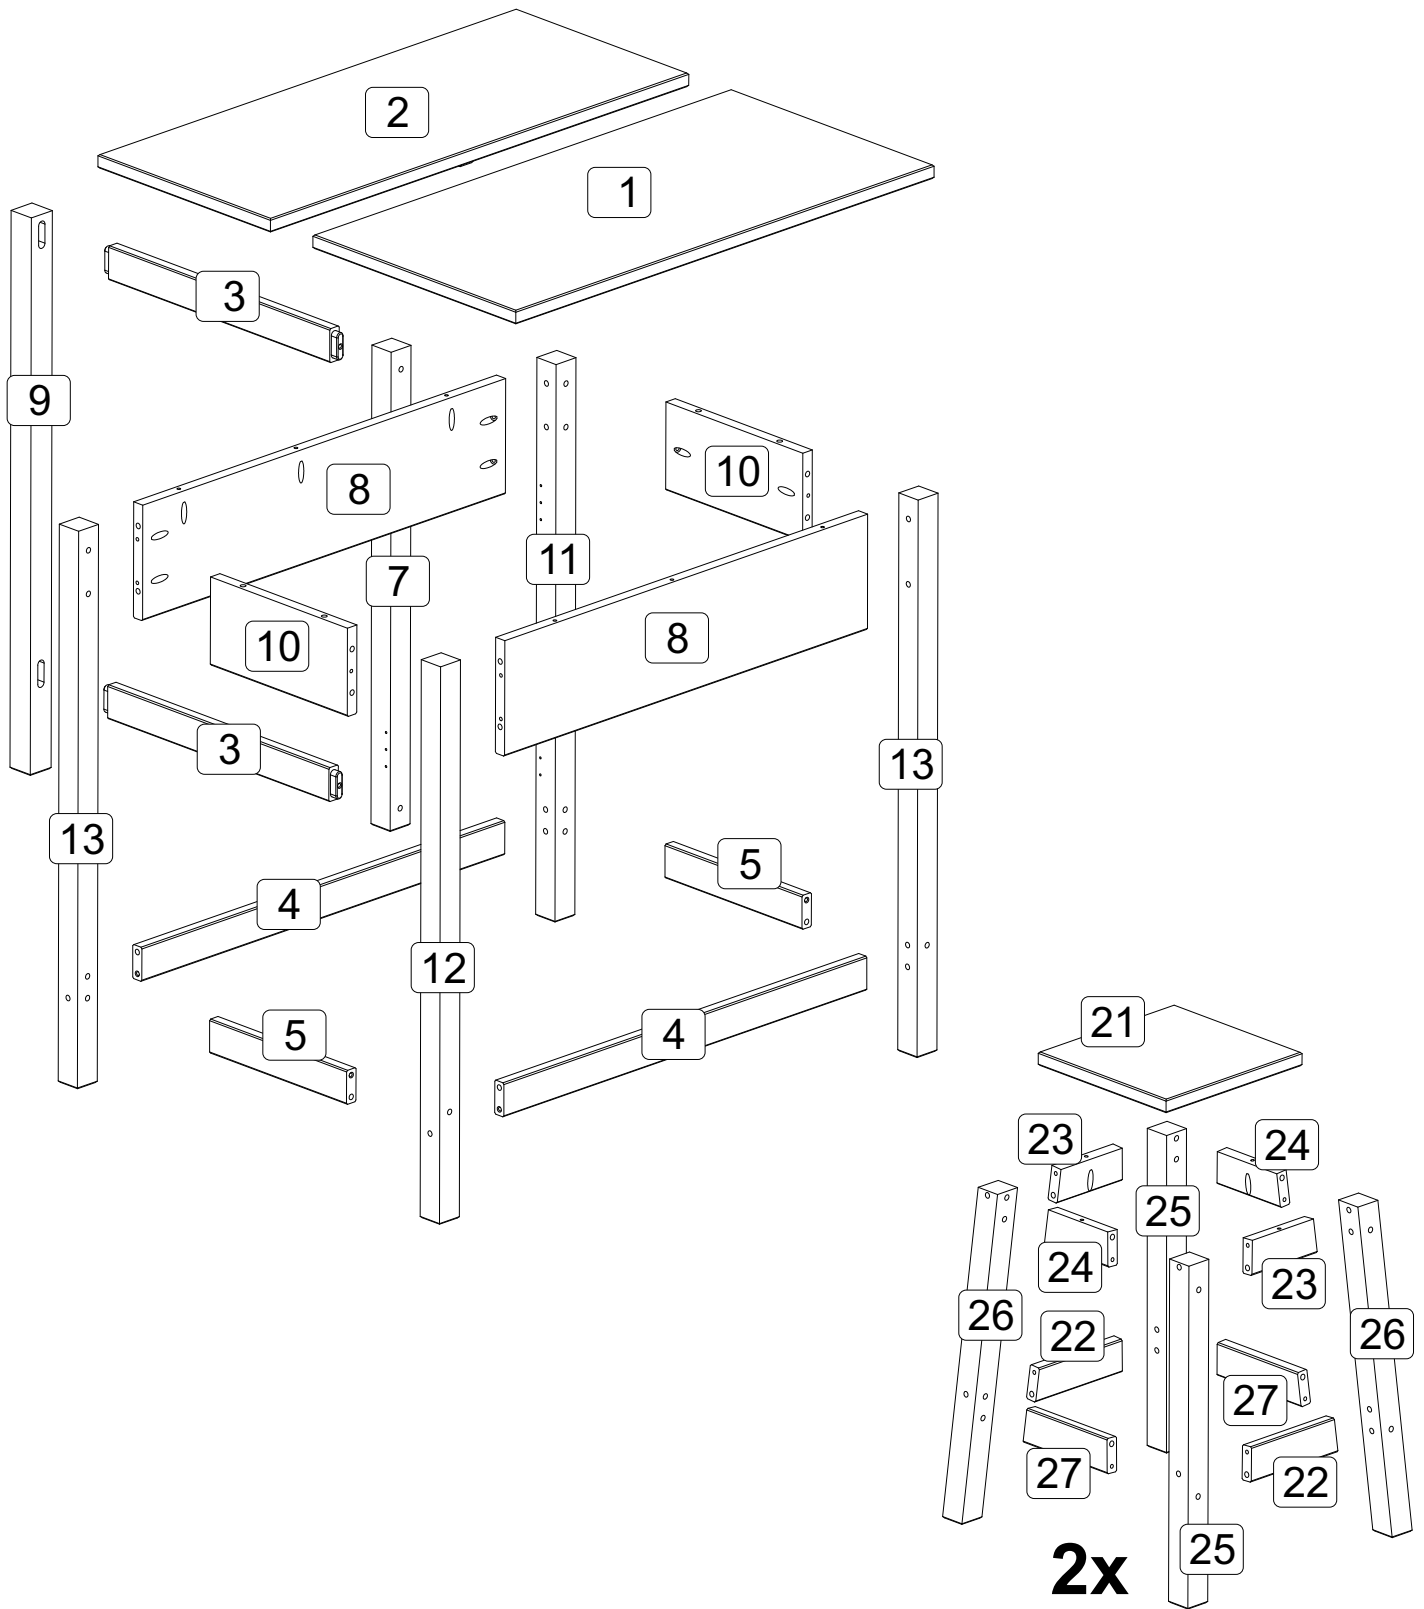

CRGTBSET4

CRGTBSET4

Thank you for choosing this furniture.

BEFORE YOU START ASSEMBLY please store the carton at room temperature for 48 hours or more so the contents can acclimatise.

PLEASE RETAIN ALL PACKING UNTIL YOU HAVE COMPLETED ASSEMBLY.

BATCH NUMBER **2022/0*****

PLEASE RETAIN THIS LEAFLET ALONG WITH YOUR DELIVERY NOTE/ RECEIPT FOR FUTURE REFERENCE

RETAIN THE ALLEN KEY TO RE-TIGHTEN BOLTS WHEN NECESSARY.

01

TABLE ASSEMBLY

02

03

04

05

06

01

STOOL ASSEMBLY

02

03

2x

04

2x

CHOOSE BEST SIDE FOR TOP OF SEAT