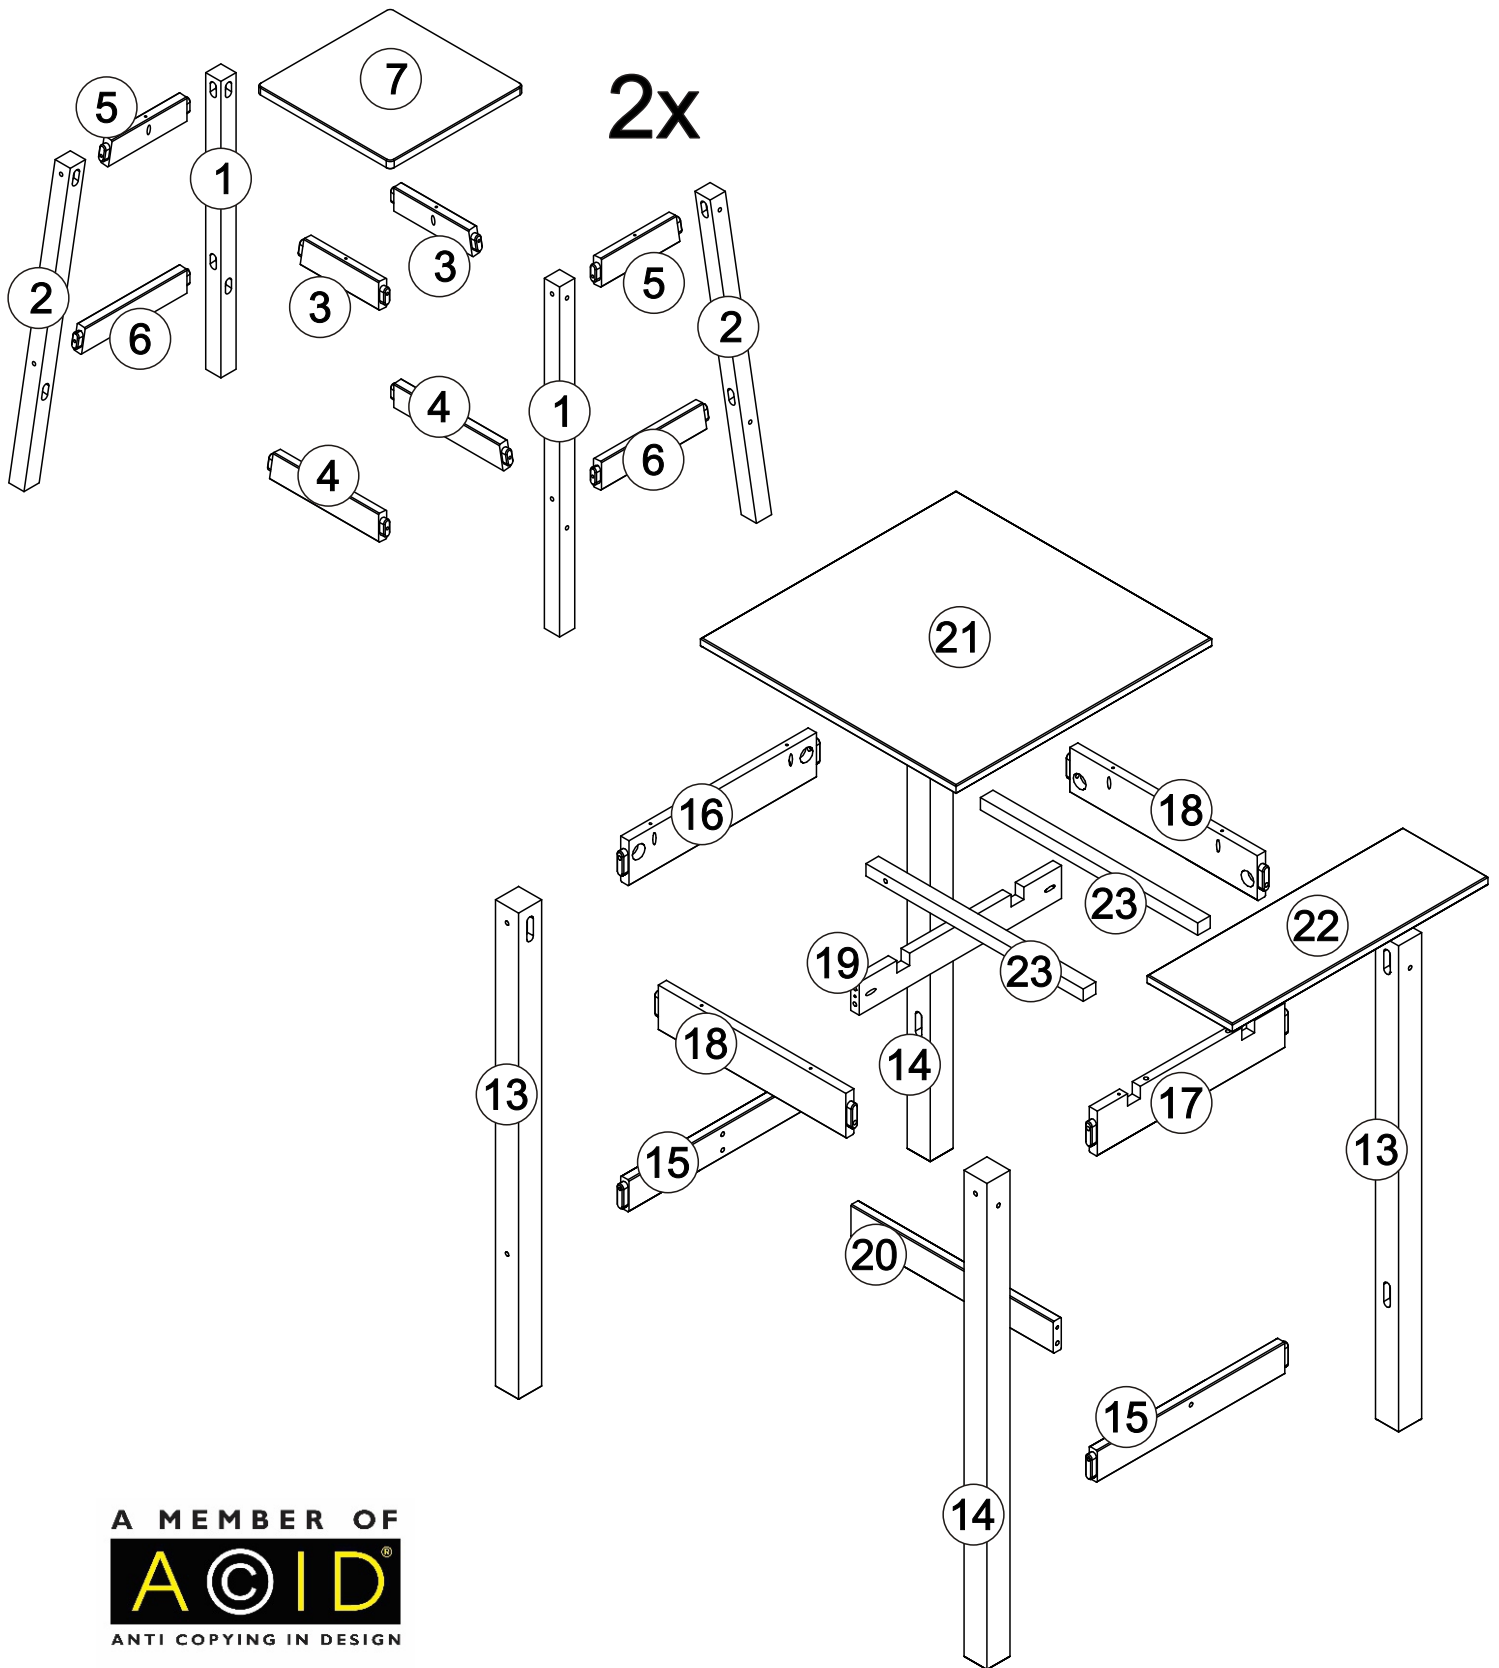

CRGTBSET9

A MEMBER OF
ACID[®]
ANTI COPYING IN DESIGN

Core Products are proud to be a member of ACID (Anti Copying in Design). Our designs are supported through their intellectual property databank. All copyright, design rights & intellectual property rights existing in this product, instructions and related documents are and will remain the property of Core Products. We will treat any infringement of these rights seriously.
Copyright © Core Products 06/2022

PARTS LIST

A x10 30mm ∅8	B x08 1/4" x 80	C x02 7 x 50
D x08	E x18 35mm ∅4.0 P3	F x08
G x02	H x12 16mm ∅3.0 P3	I x36 7 x 70mm
Allen key x01	PAINT x01 The RED sachet contains touch up paint for your furniture. Please retain for use should you require it at any point in the future. Application is best with a small paint brush which can be cleaned in water after use. Warning! Keep out of reach from children, keep away from eyes, if product gets into eye rinse thoroughly and repeatedly with water. Do not ingest, if swallowed seek medical advice from doctor.	

4x

10

2x

11

CHOOSE BEST SIDE FOR TOP OF SEAT

12