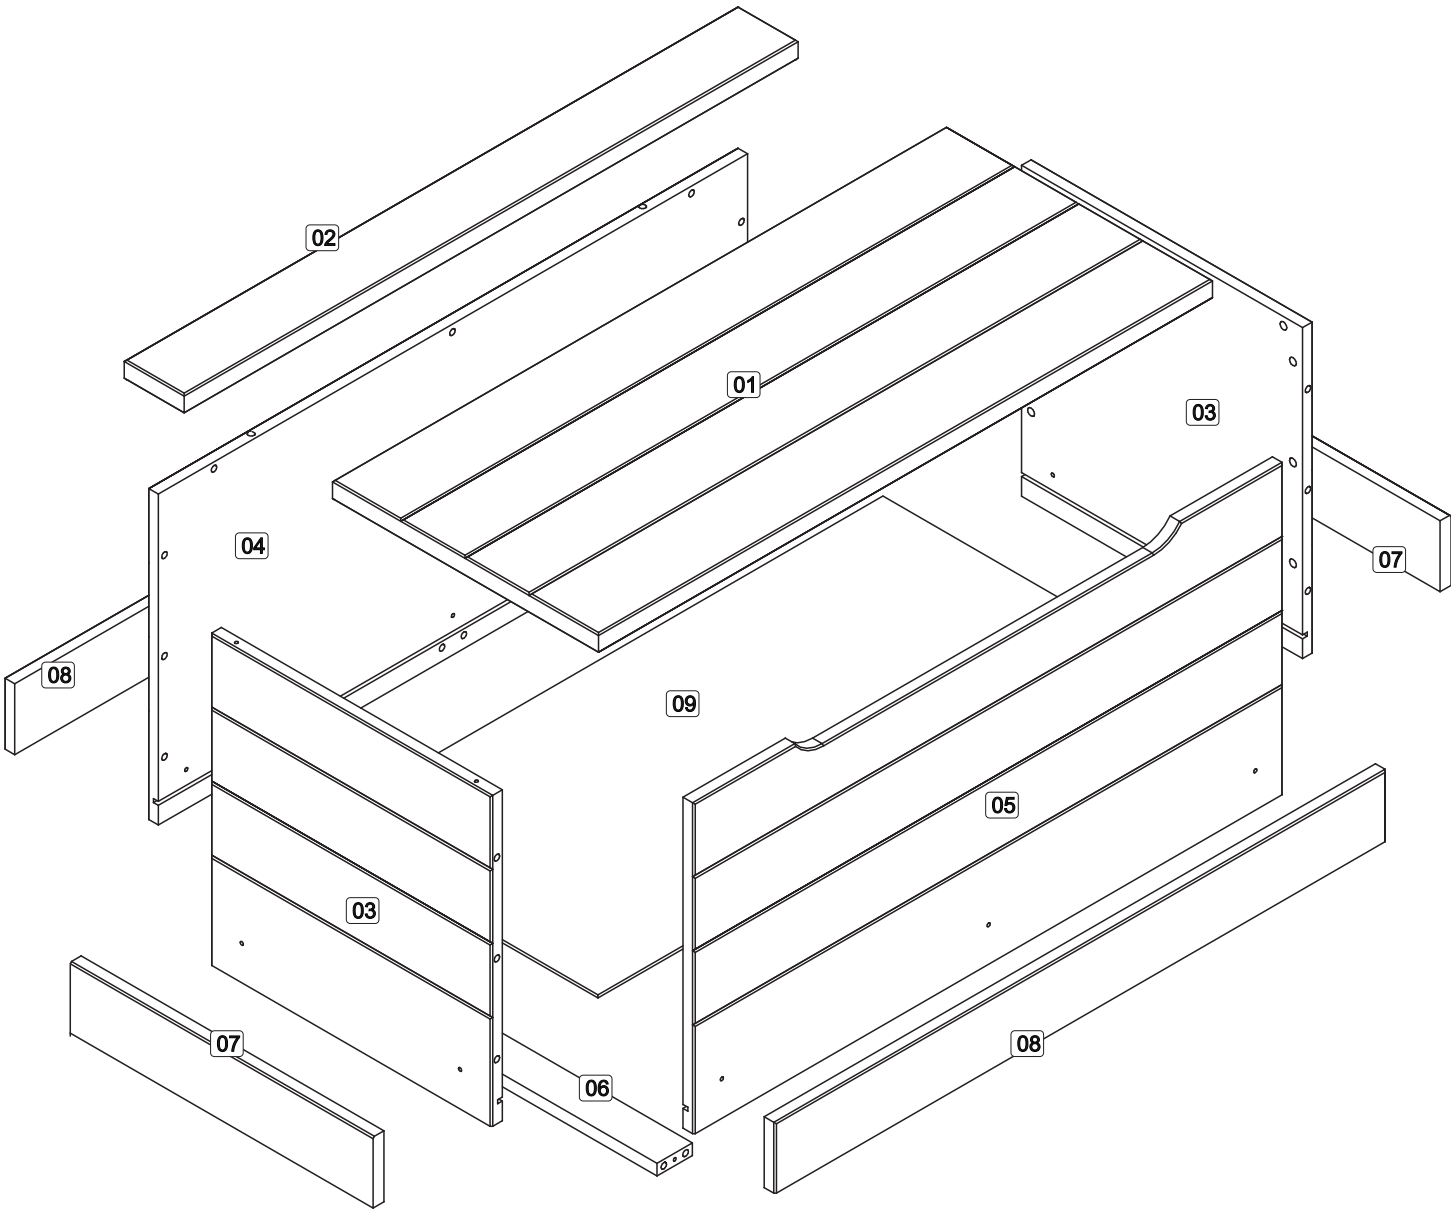

CRW140

CRW140

Thank you for choosing this furniture.

BEFORE YOU START ASSEMBLY please store the carton at room temperature for 48 hours or more so the contents can acclimatise.

PLEASE RETAIN ALL PACKING UNTIL YOU HAVE COMPLETED ASSEMBLY.