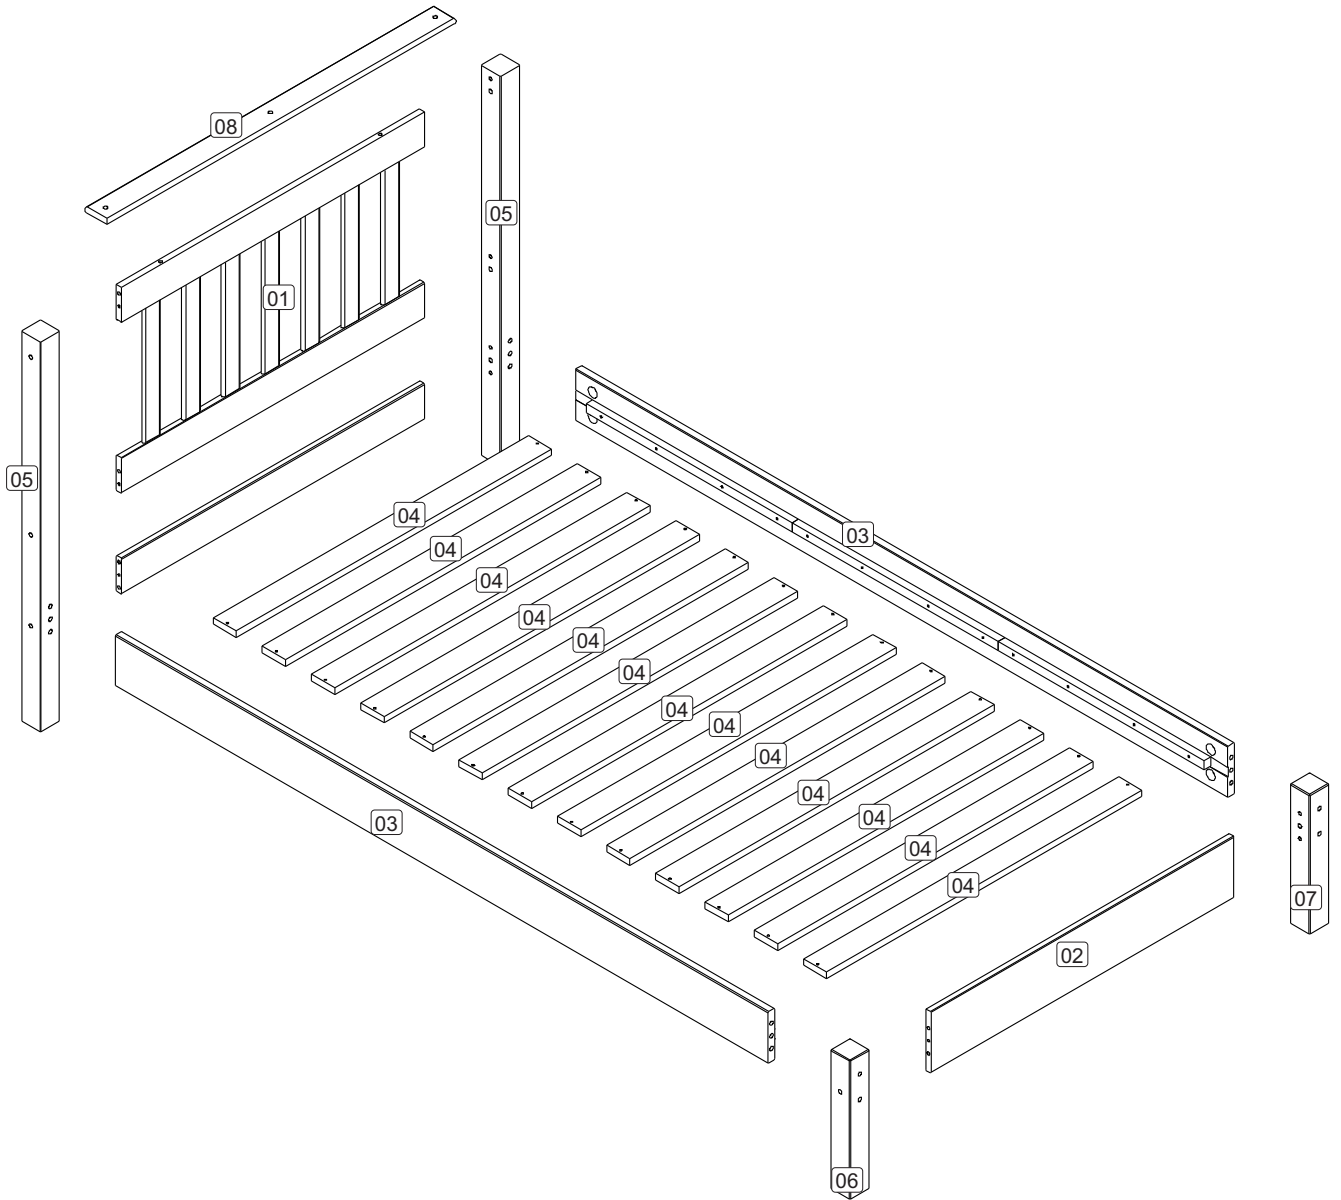

CRW300LE

2021 SPECIFICATION

CRW300LE

Thank you for choosing this furniture.

BEFORE YOU START ASSEMBLY please store the carton at room temperature for 48 hours or more so the contents can acclimatise.

PLEASE RETAIN ALL PACKING UNTIL YOU HAVE COMPLETED ASSEMBLY.

Information about your Pine furniture.

Our pine furniture ranges have been carefully crafted from solid wood and natural wood veneers. Each piece of pine has unique characteristics such as knots, variances in shading and graining. These are part of the natural character of the furniture itself.