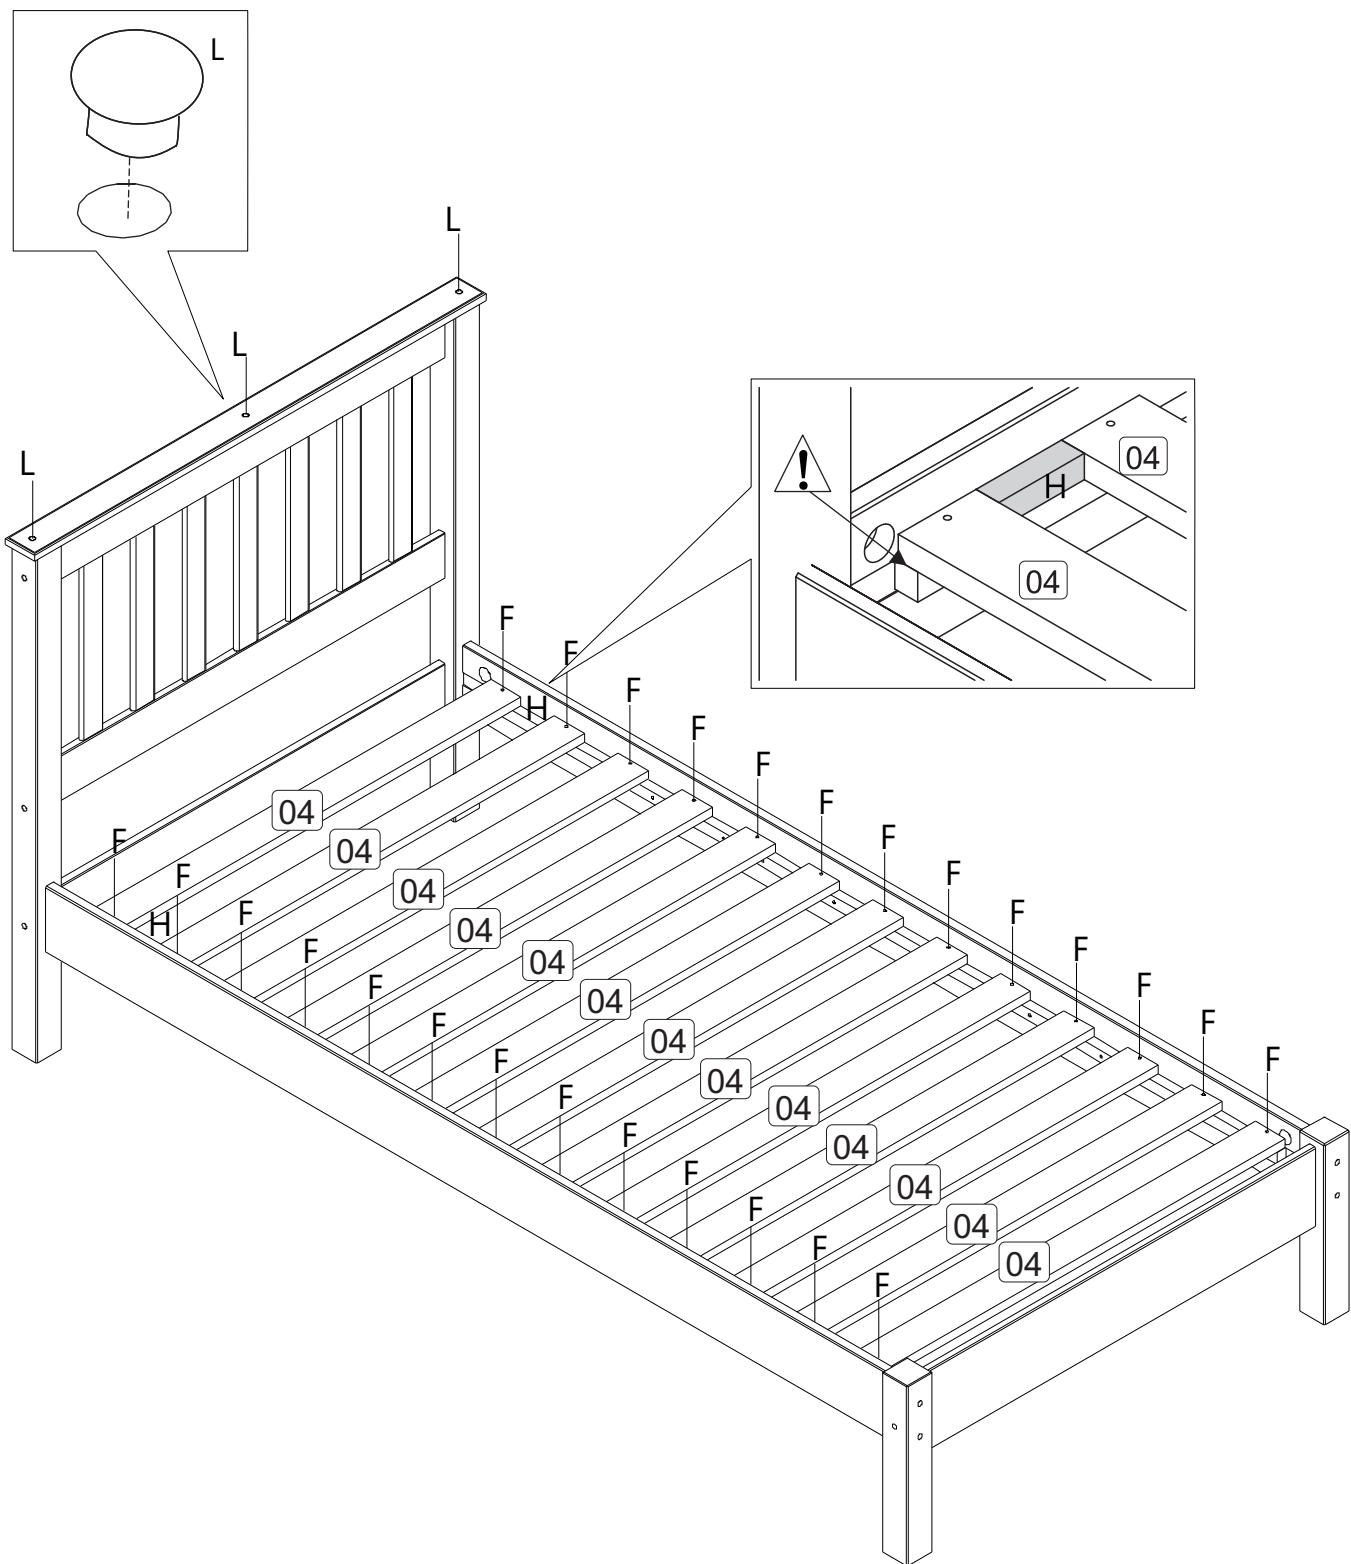

05

F **x26**

28mm
104,5

P3 GOLD

H **x02**

space block

L **x03**

X **x01**

RED = PAINT

The RED sachet contains touch up paint for your furniture. Please retain for use should you require it at any point in the future. Application is best with a small paint brush which can be cleaned in water after use.