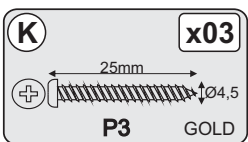

Batch Number 2020-0000

PLEASE RETAIN THIS LEAFLET ALONG WITH YOUR DELIVERY NOTE/RECEIPT FOR FUTURE REFERENCE

01

02

03

04

05

F **x26**

28mm
104,5

P3 GOLD

H **x02**

space block

L **x03**

X **x01**

RED = PAINT

The RED sachet contains touch up paint for your furniture. Please retain for use should you require it at any point in the future. Application is best with a small paint brush which can be cleaned in water after use.