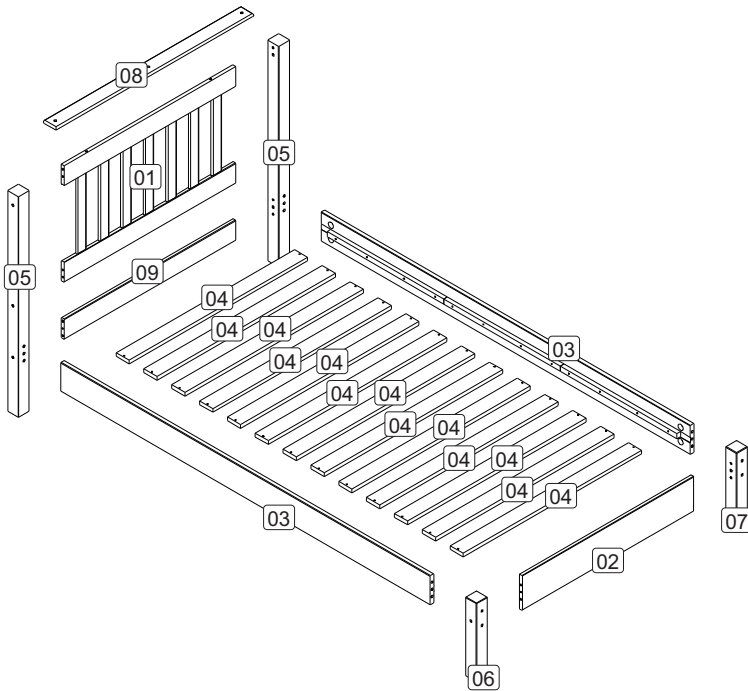

PARTS LIST

A x01	B x14 25 mm ø8	C x08 GOLD 1/4 x 130-17
D x08 1/4	E x08 GOLD 7 x 100-17	F x26 28mm ø4.5 P3 GOLD
G x02 Glue 20g	Warning! Keep out of reach from children. Keep away from eyes, if product gets into eye rinse thoroughly and repeatedly with water. Do not ingest, if swallowed seek medical advise from doctor.	H x02 space block
J x04 40 mm ø10	K x03 25mm ø4.5 P3 GOLD	L x03
X x01 RED = PAINT	Warning! The RED sachet contains touch up paint for your furniture. Please retain for use should you require it at any point in the future. Application is best with a small paint brush which can be cleaned in water after use. Keep out of reach from children, keep away from eyes, if product gets into eye rinse thoroughly and repeatedly with water. Do not ingest, if swallowed seek medical advise from doctor.	