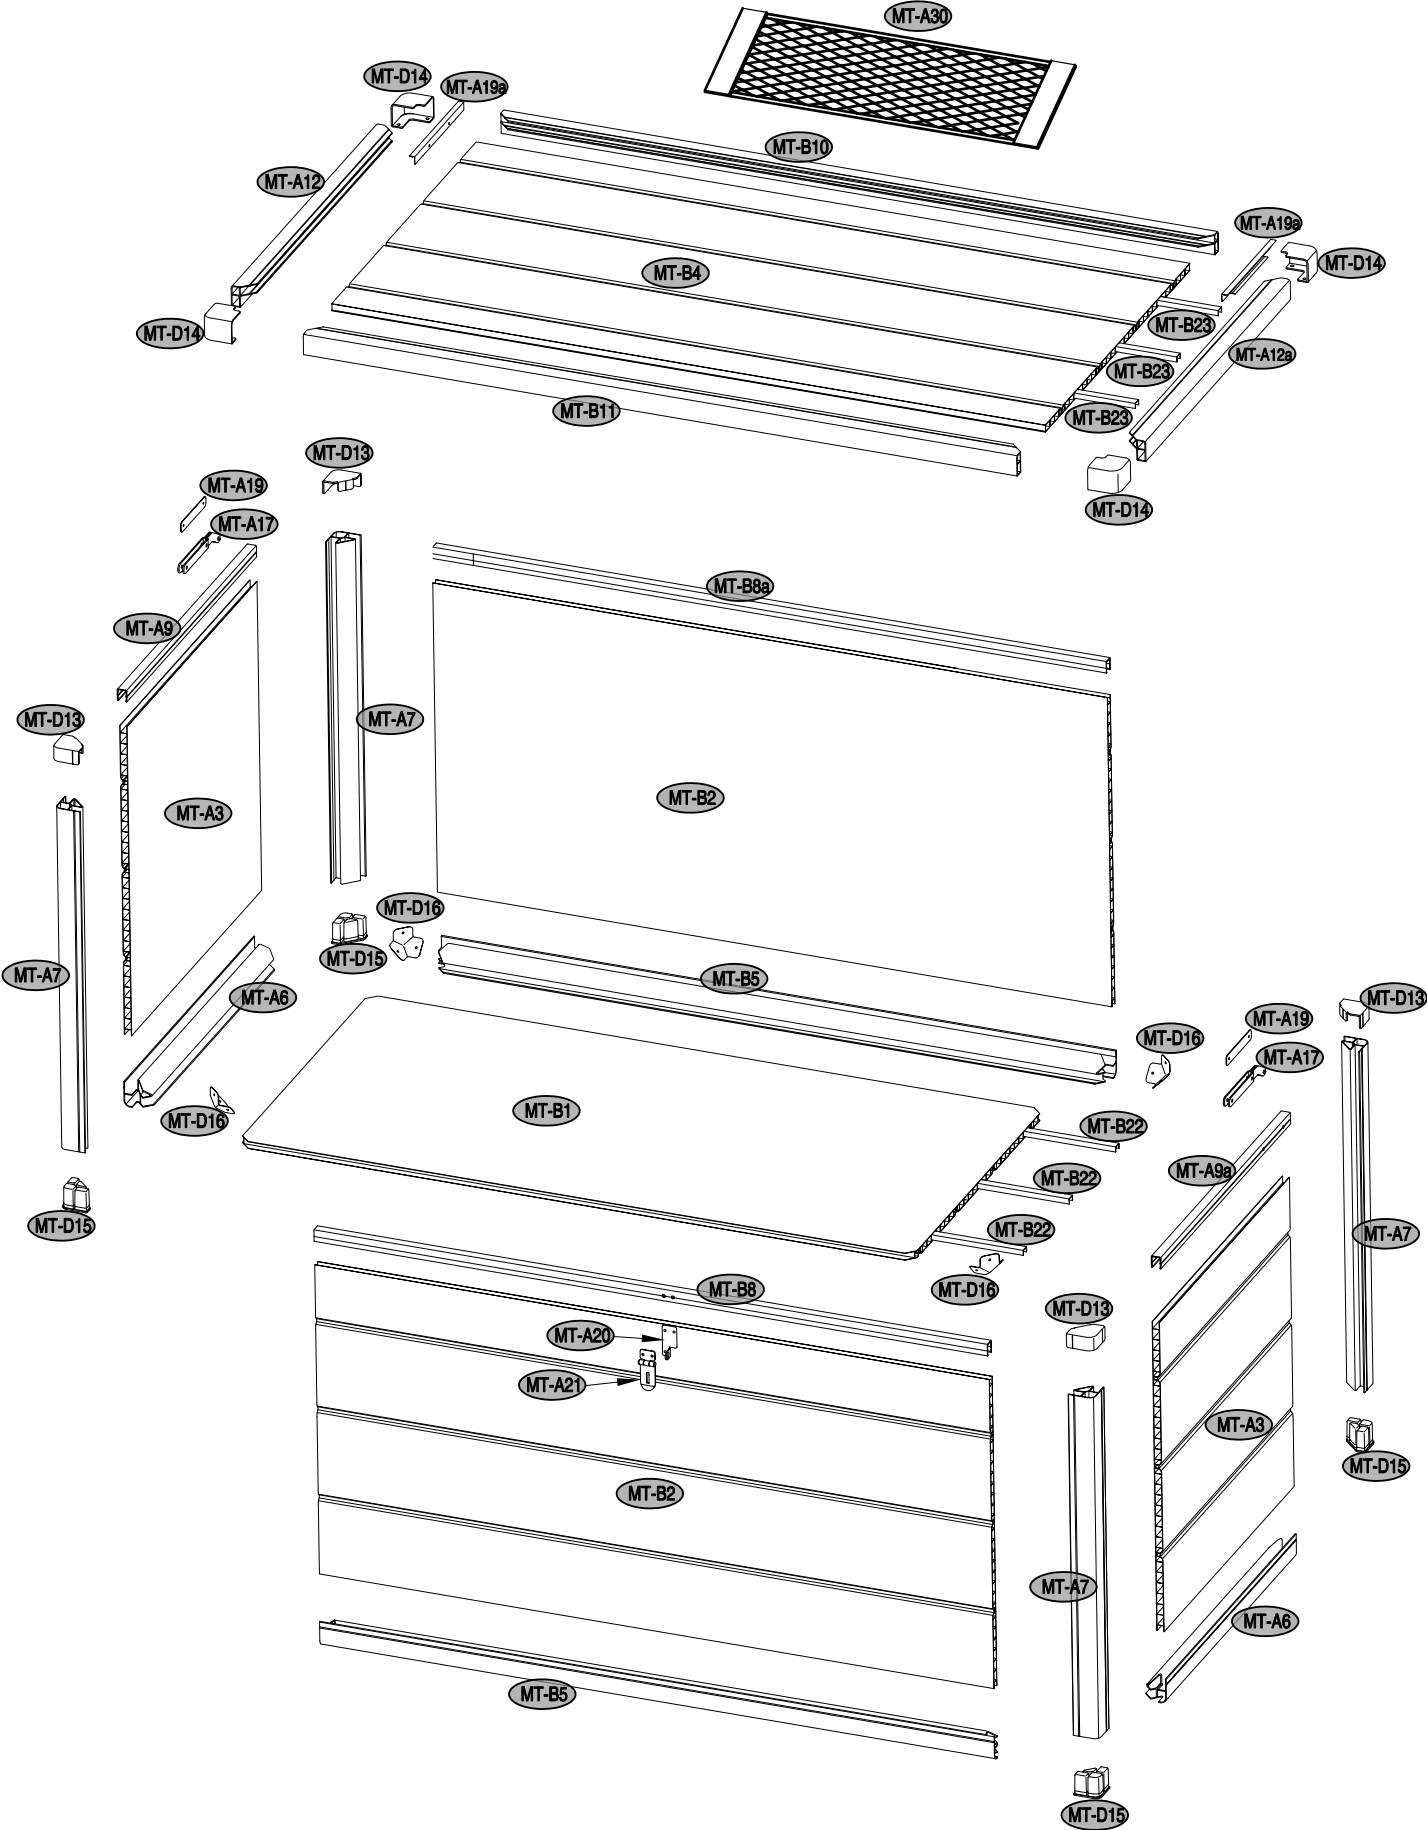

## Airevale Plastic Cushion Box

**Light Grey: SS551**

**Dark Grey: SS552**

MAT-B

Area of installation requirement:

# Mat-B:

<b>1</b>	 MT-B1 [x1]	 MT-B22 [x3]
----------	---	--

<b>2</b>	 MT-B5 [x2]
----------	---

**3**  MT-A6 [x2]

**4**  MT-B44 [x16]

<b>5</b>	 MT-A7 [x4]	 MT-D15 [x4]	
----------	---	--	--

<b>6</b>			
----------	--	--	--

<b>7</b>	 MT-B2 [x1]	 CN-A33	
----------	---	---	--

<b>8</b>	 MT-B2 [x1]	 MT-A3 [x2]	 CN-A33	
----------	---	---	---	--

<b>9</b>		
	MT-B44 [x24]	

<b>10</b>			
	MT-B8 [x1]	CN-A33	

<p><b>13</b></p>	 <p>MT-D16 [x4]</p>	 <p>MT-B44 [x12]</p>	
------------------	--	---	--