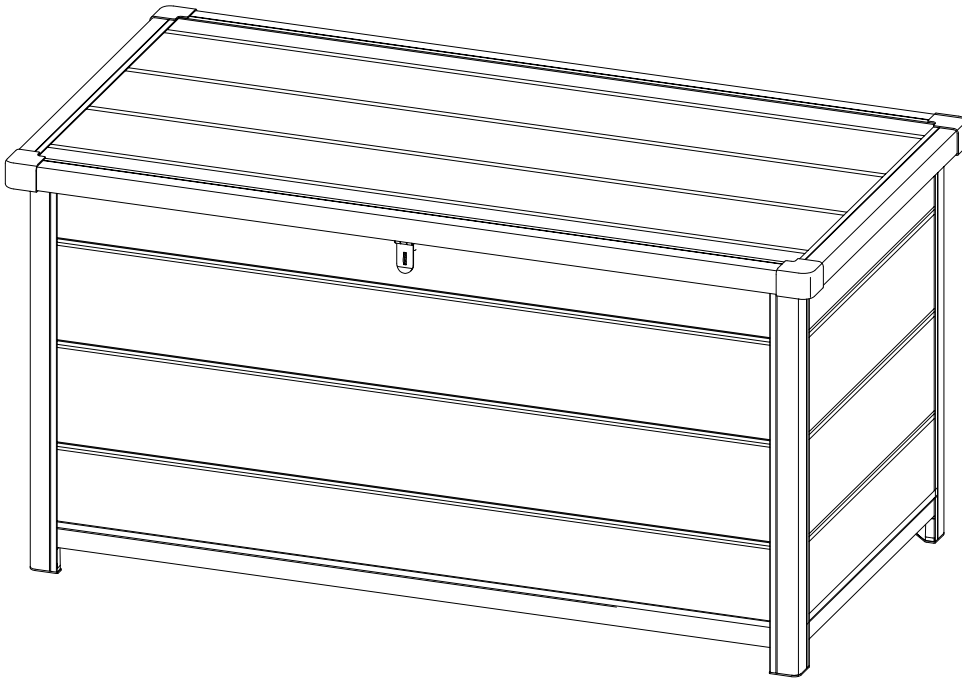

## Airevale Plastic Cushion Box

**Light Grey: SS551**

**Dark Grey: SS552**

MAT-B

Area of installation requirement: