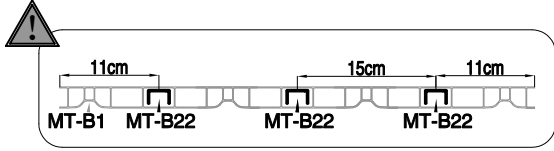

## Airevale Plastic Cushion Box

**Light Grey: SS551**

**Dark Grey: SS552**

MAT-B

Area of installation requirement:

# Mat-B:

<b>1</b>	 MT-B1 [x1]	 MT-B22 [x3]
----------	---	--

<b>2</b>	 MT-B5 [x2]
----------	---

**3**  MT-A6 [x2]

**4**  MT-B44 [x16]

<b>5</b>	 MT-A7 [x4]	 MT-D15 [x4]	
----------	---	--	--

<b>6</b>			
----------	--	--	--