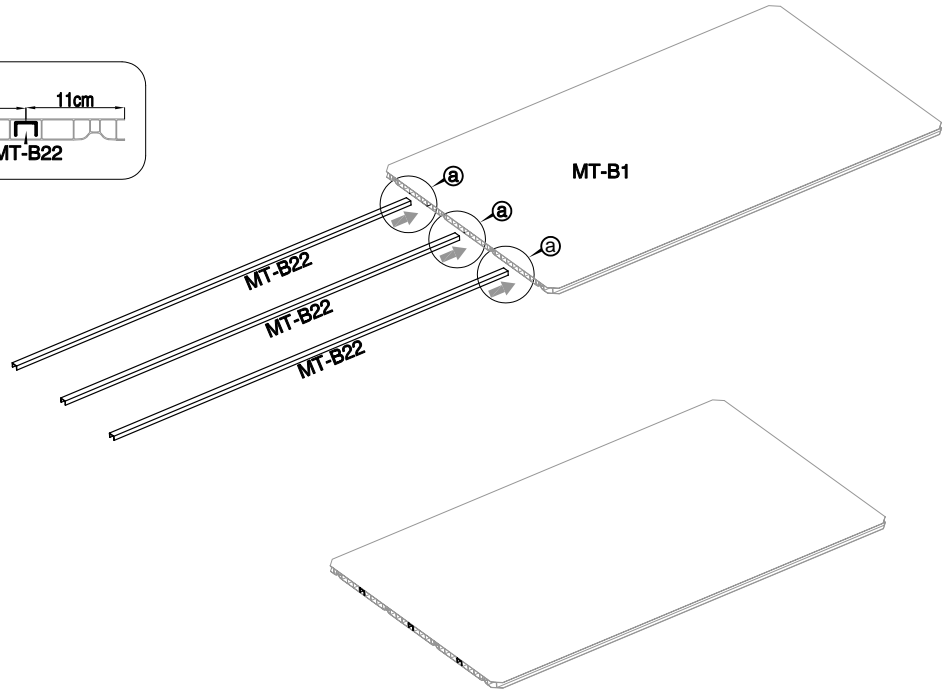

## Airevale Plastic Cushion Box

**Light Grey: SS551**

**Dark Grey: SS552**

MAT-B

Area of installation requirement:

# Mat-B:

<b>1</b>	 MT-B1 [x1]	 MT-B22 [x3]
----------	---	--

<b>2</b>	 MT-B5 [x2]
----------	---

**3**  MT-A6 [x2]

**4**  MT-B44 [x16]

<b>5</b>	 MT-A7 [x4]	 MT-D15 [x4]	
----------	---	--	--

<b>6</b>			
----------	--	--	--

<b>7</b>	 MT-B2 [x1]	 CN-A33	
----------	---	---	--

<b>8</b>	 MT-B2 [x1]	 MT-A3 [x2]	 CN-A33	
----------	---	---	---	--

<b>9</b>		
	MT-B44 [x24]	

<b>10</b>			
	MT-B8 [x1]	CN-A33	

<p><b>13</b></p>	 <p>MT-D16 [x4]</p>	 <p>MT-B44 [x12]</p>	
------------------	--	---	--