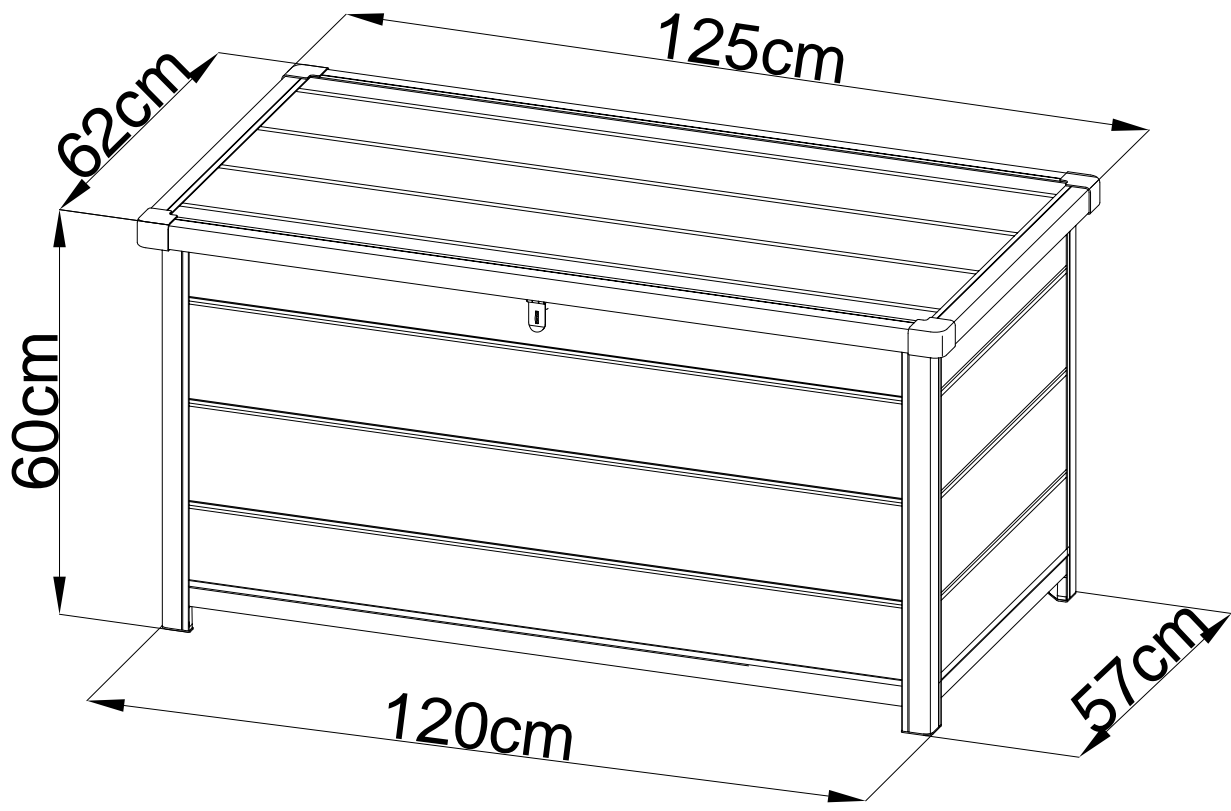

## Airevale Plastic Cushion Box

**Light Grey: SS551**

**Dark Grey: SS552**

MAT-B

Area of installation requirement: