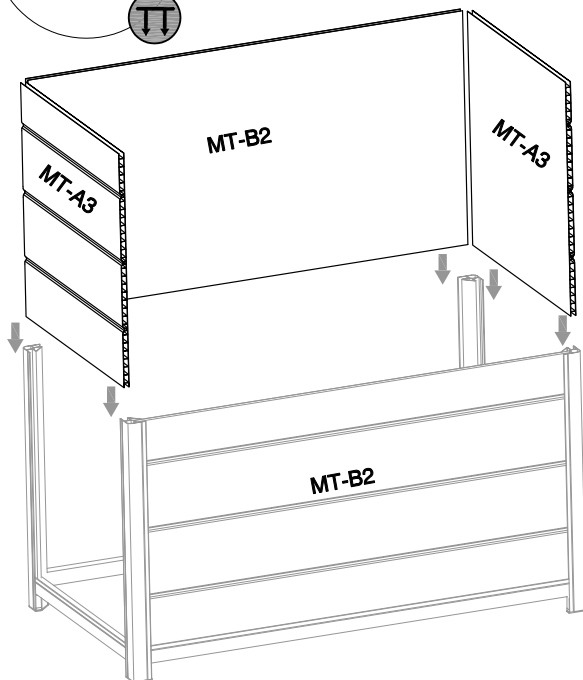

## Airevale Plastic Cushion Box

**Light Grey: SS551**

**Dark Grey: SS552**

MAT-B

Area of installation requirement:

# Mat-B:

<b>1</b>	 MT-B1 [x1]	 MT-B22 [x3]
----------	---	--

<b>2</b>	 MT-B5 [x2]
----------	---

**3**  MT-A6 [x2]

**4**  MT-B44 [x16]

<b>5</b>	 MT-A7 [x4]	 MT-D15 [x4]	
----------	---	--	--

<b>6</b>			
----------	--	--	--

<b>7</b>	 MT-B2 [x1]	 CN-A33	
----------	---	---	--

<b>8</b>	 MT-B2 [x1]	 MT-A3 [x2]	 CN-A33	
----------	---	---	---	--

<b>9</b>		
	MT-B44 [x24]	

<b>10</b>			
	MT-B8 [x1]	CN-A33	

<p><b>13</b></p>	 <p>MT-D16 [x4]</p>	 <p>MT-B44 [x12]</p>	
------------------	--	---	--

<p><b>14</b></p>	 <p>MT-A19 [x2]</p>	 <p>CN-A33</p>	
------------------	--	---	--

<b>15</b>	 MT-A20 [x1]	 CN-A33	 MT-B44 [x2]
-----------	--	---	--

<b>16</b>	 MT-B4 [x1]	 MT-B23 [x3]
-----------	---	--

19	 MT-A12a [x1]	 MT-A19a [x1]	 MT-A17 [x1]	 MT-B44 [x2]	
----	---	---	--	---	--