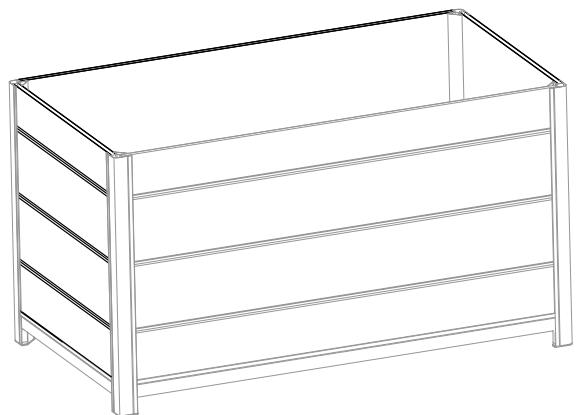

## Airevale Plastic Cushion Box

**Light Grey: SS551**

**Dark Grey: SS552**

MAT-B

Area of installation requirement:

# Mat-B:

<b>1</b>	 MT-B1 [x1]	 MT-B22 [x3]
----------	---	--

<b>2</b>	 MT-B5 [x2]
----------	---

**3**  MT-A6 [x2]

**4**  MT-B44 [x16]

<b>5</b>	 MT-A7 [x4]	 MT-D15 [x4]	
----------	---	--	--

<b>6</b>			
----------	--	--	--

<b>7</b>	 MT-B2 [x1]	 CN-A33	
----------	---	---	--

<b>8</b>	 MT-B2 [x1]	 MT-A3 [x2]	 CN-A33	
----------	---	---	---	--

<b>9</b>		
	MT-B44 [x24]	

<b>10</b>			
	MT-B8 [x1]	CN-A33	

<p><b>13</b></p>	 <p>MT-D16 [x4]</p>	 <p>MT-B44 [x12]</p>	
------------------	--	---	--