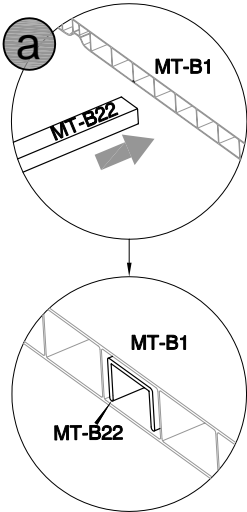

## Airevale Plastic Cushion Box

**Light Grey: SS551**

**Dark Grey: SS552**

MAT-B

Area of installation requirement:

# Mat-B:

<b>1</b>	 MT-B1 [x1]	 MT-B22 [x3]
----------	---	--

<b>2</b>	 MT-B5 [x2]
----------	---

**3**  MT-A6 [x2]

**4**  MT-B44 [x16]

<b>5</b>	 MT-A7 [x4]	 MT-D15 [x4]	
----------	---	--	--

<b>6</b>			
----------	--	--	--

<b>7</b>	 MT-B2 [x1]	 CN-A33	
----------	---	---	--

<b>8</b>	 MT-B2 [x1]	 MT-A3 [x2]	 CN-A33	
----------	---	---	---	--

<b>9</b>		
	MT-B44 [x24]	

<b>10</b>			
	MT-B8 [x1]	CN-A33	

<p><b>13</b></p>	 <p>MT-D16 [x4]</p>	 <p>MT-B44 [x12]</p>	
------------------	--	---	--

<p><b>14</b></p>	 <p>MT-A19 [x2]</p>	 <p>CN-A33</p>	
------------------	--	---	--

<b>15</b>	 MT-A20 [x1]	 CN-A33	 MT-B44 [x2]
-----------	--	---	--

<b>16</b>	 MT-B4 [x1]	 MT-B23 [x3]
-----------	---	--

19	 MT-A12a [x1]	 MT-A19a [x1]	 MT-A17 [x1]	 MT-B44 [x2]	
----	---	---	--	---	--