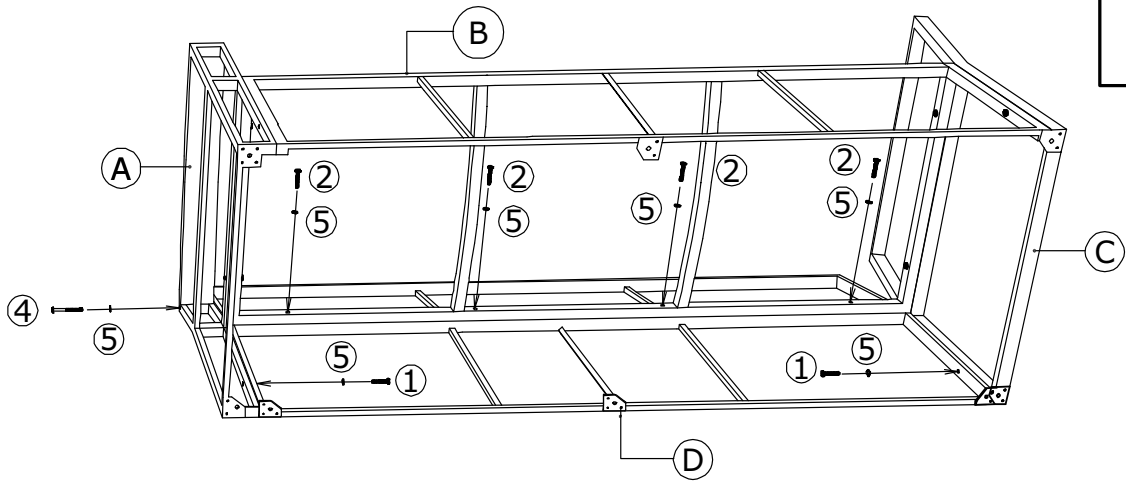

ROWLINSON ALBANY RATTAN CORNER DINING SOFA SET GREY

ASSEMBLY INSTRUCTIONS

Help Line (Normal Office Hours) 01829 261 121

ALBCORSETG

A		1 PC
B		1 PC
C		1 PC
D		1 PC
E		1 PC
F		4 PCS

1	 M6 x 35	4 PCS
2	 M6 x 40	8 PCS
3	 M6 x 55	6 PCS
4	 M6 x 110	1 PC
5	 Ø6 x 14	13 PCS
6		6 PCS
10	 Allenkey 4x60	1 PC

1

2

3

G		1 PC
H		1 PC
D		1 PC
E		1 PC
F		3 PCS

1	 M6 x 35	3 PCS
2	 M6 x 40	6 PCS
3	 M6 x 55	6 PCS
4	 M6 x 110	1 PC
5	 Ø6 x 14	10 PCS
6		6 PCS
7		2 PCS
10	 Allenkey 4x60	1 PC

1

2

3