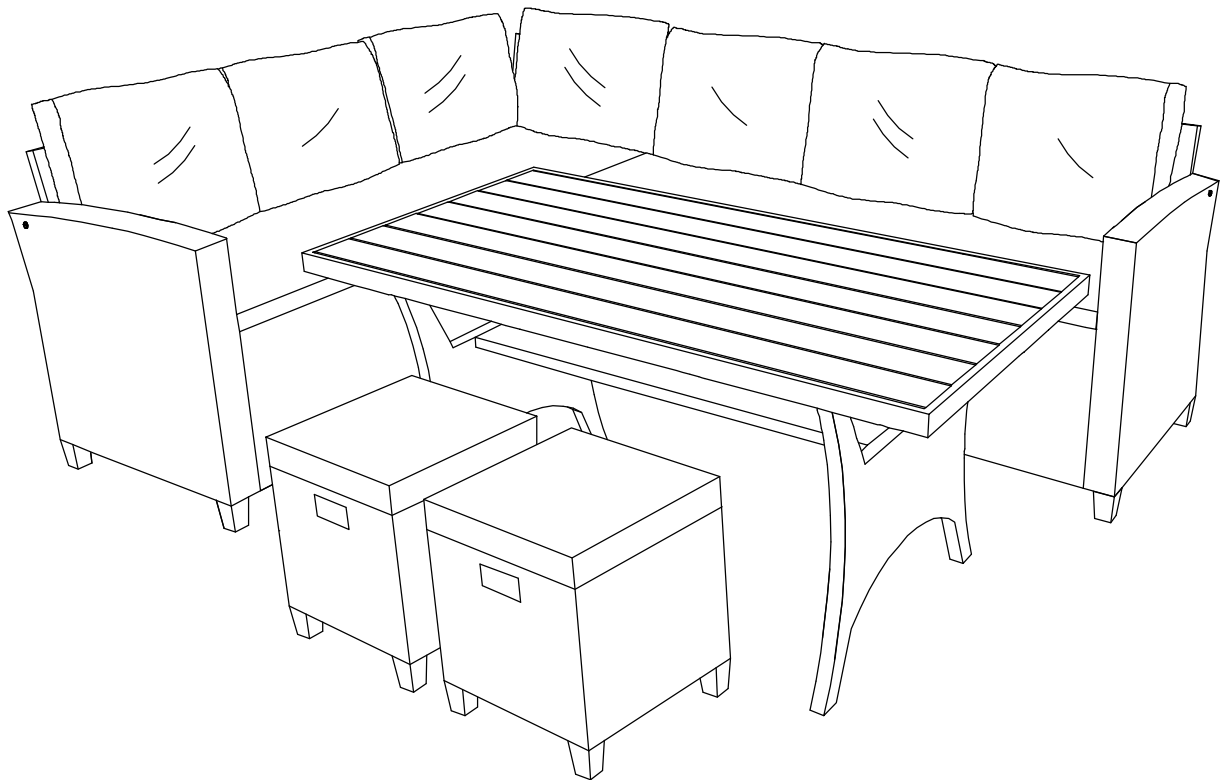

ROWLINSON ALBANY RATTAN CORNER DINING SOFA SET GREY

ASSEMBLY INSTRUCTIONS

Help Line (Normal Office Hours) 01829 261 121

ALBCORSETG

A		1 PC
B		1 PC
C		1 PC
D		1 PC
E		1 PC
F		4 PCS

1	 M6 x 35	4 PCS
2	 M6 x 40	8 PCS
3	 M6 x 55	6 PCS
4	 M6 x 110	1 PC
5	 Ø6 x 14	13 PCS
6		6 PCS
10	 Allenkey 4x60	1 PC