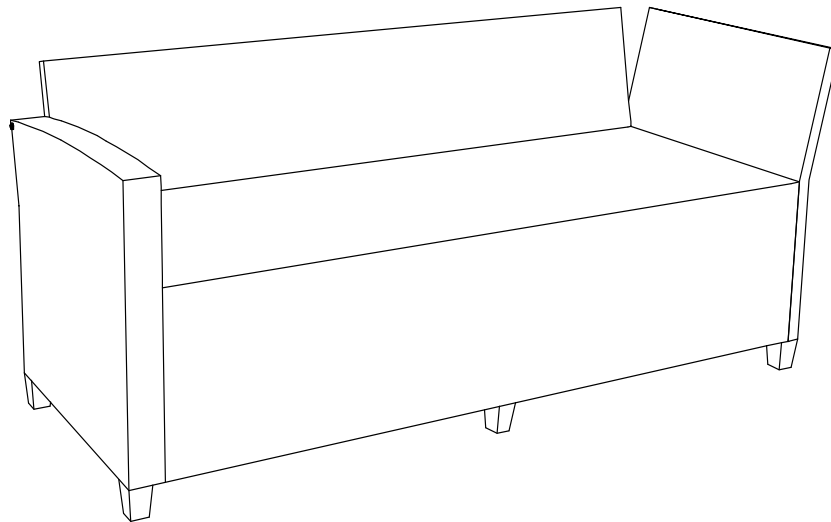

ROWLINSON ALBANY RATTAN CORNER DINING SOFA SET GREY

ASSEMBLY INSTRUCTIONS

Help Line (Normal Office Hours) 01829 261 121

ALBCORSETG

A		1 PC
B		1 PC
C		1 PC
D		1 PC
E		1 PC
F		4 PCS

1	 M6 x 35	4 PCS
2	 M6 x 40	8 PCS
3	 M6 x 55	6 PCS
4	 M6 x 110	1 PC
5	 Ø6 x 14	13 PCS
6		6 PCS
10	 Allenkey 4x60	1 PC