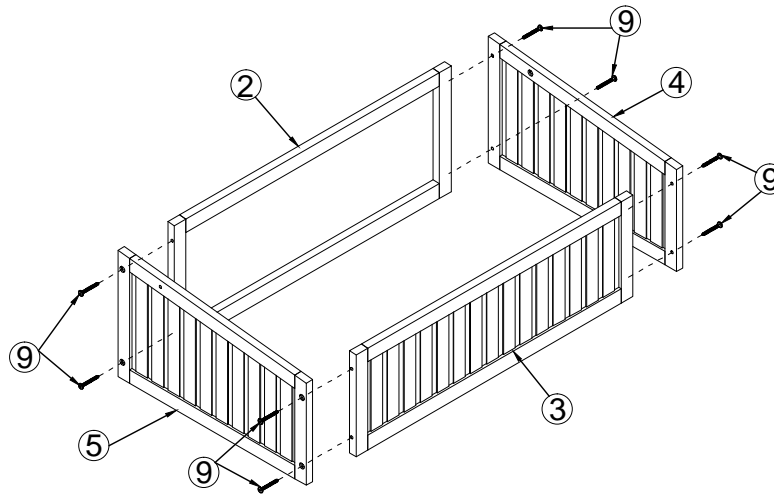

ALDERLEY HARDWOOD COLD FRAME (100x65x40cm)
ASSEMBLY INSTRUCTION

PARTS LIST

- ① Lid = 2pcs
- ② Back panel = 1pc
- ③ Front panel = 1pc
- ④ Right-hand panel = 1pc
- ⑤ Left-hand panel = 1pc

STEP 1

STEP 3

HARDWARE LIST

- ⑥ Screw 4x15 = 12pcs
- ⑦ Roundhead Screw 4x15= 2pcs
- ⑧ Bolt 6x35 = 2pcs
- ⑨ Screw 6x50 = 8pcs
- ⑩ Slide = 2pcs
- ⑪ Wing nut = 2pcs
- ⑫ Door knob + bolt = 2set
- ⑬ Plastic Plugs = 8 pcs
- ⑭ Allen key 4mm = 1pc