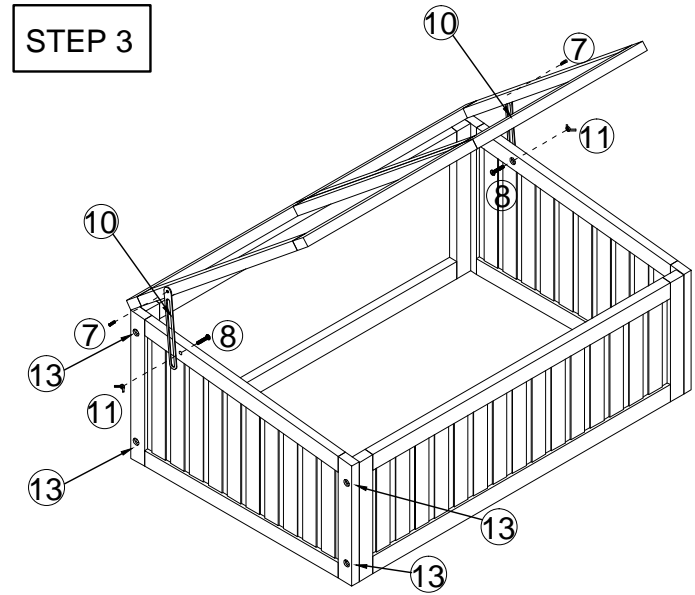

ALDERLEY HARDWOOD COLD FRAME (100x65x40cm)
ASSEMBLY INSTRUCTION

PARTS LIST

- ① Lid = 2pcs
- ② Back panel = 1pc
- ③ Front panel = 1pc
- ④ Right-hand panel = 1pc
- ⑤ Left-hand panel = 1pc

STEP 1

STEP 3

HARDWARE LIST

- ⑥ Screw 4x15 = 12pcs
- ⑦ Roundhead Screw 4x15= 2pcs
- ⑧ Bolt 6x35 = 2pcs
- ⑨ Screw 6x50 = 8pcs
- ⑩ Slide = 2pcs
- ⑪ Wing nut = 2pcs
- ⑫ Door knob + bolt = 2set
- ⑬ Plastic Plugs = 8 pcs
- ⑭ Allen key 4mm = 1pc