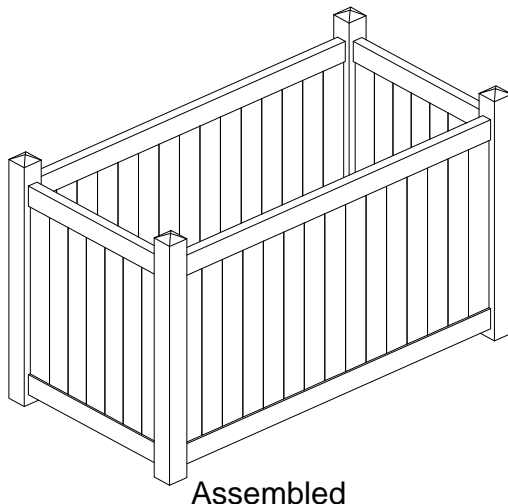

STEP 3

We constantly improve the quality of our products, occasionally the components may differ from the components shown and are only correct at time of printing. We reserve the right to change the specification of our products without prior notice.