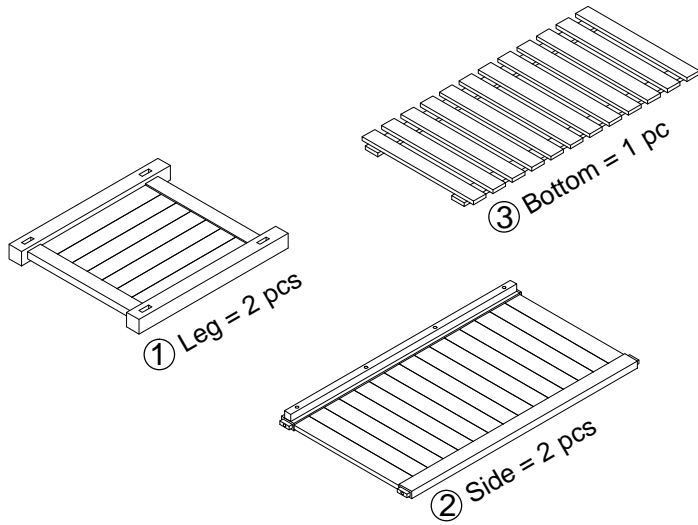

**ALDERLEY RECTANGULAR PLANTER
ASSEMBLY INSTRUCTION**

ALDRECPL

Help Line (Normal Office Hours) 01829 261 121

This pack contains one Rectangular planter

Sales@rowgar.co.uk

④  Wood Plugs = 8 pcs

⑤  Screw 6x70 = 8 pcs

⑥  Allen key 4mm = 1 pc

STEP 1

STEP 2

STEP 3

We constantly improve the quality of our products, occasionally the components may differ from the components shown and are only correct at time of printing. We reserve the right to change the specification of our products without prior notice.