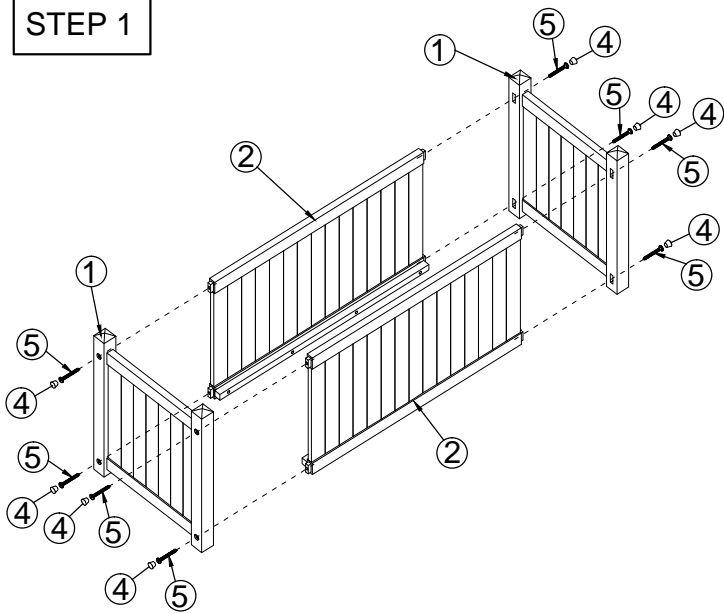

**ALDERLEY RECTANGULAR PLANTER
ASSEMBLY INSTRUCTION**

ALDRECPL

Help Line (Normal Office Hours) 01829 261 121

This pack contains one Rectangular planter

Sales@rowgar.co.uk

④  Wood Plugs = 8 pcs

⑤  Screw 6x70 = 8 pcs

⑥  Allen key 4mm = 1 pc

STEP 1

STEP 2

STEP 3

We constantly improve the quality of our products, occasionally the components may differ from the components shown and are only correct at time of printing. We reserve the right to change the specification of our products without prior notice.