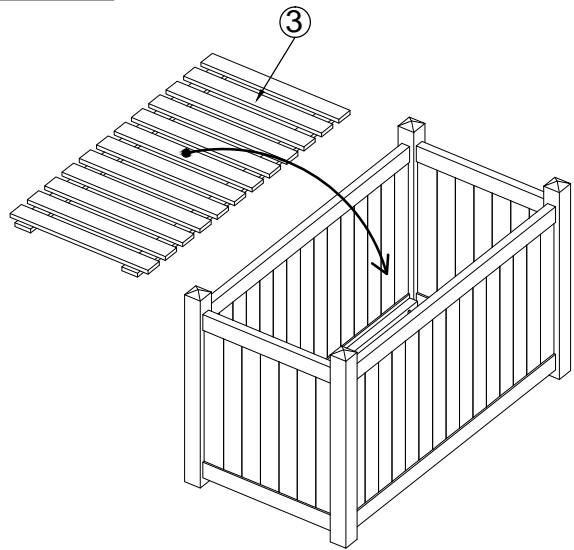

**ALDERLEY RECTANGULAR PLANTER
ASSEMBLY INSTRUCTION**

ALDRECPL

Help Line (Normal Office Hours) 01829 261 121

This pack contains one Rectangular planter

Sales@rowgar.co.uk

④  Wood Plugs = 8 pcs

⑤  Screw 6x70 = 8 pcs

⑥  Allen key 4mm = 1 pc

STEP 1

STEP 2

STEP 3

We constantly improve the quality of our products, occasionally the components may differ from the components shown and are only correct at time of printing. We reserve the right to change the specification of our products without prior notice.