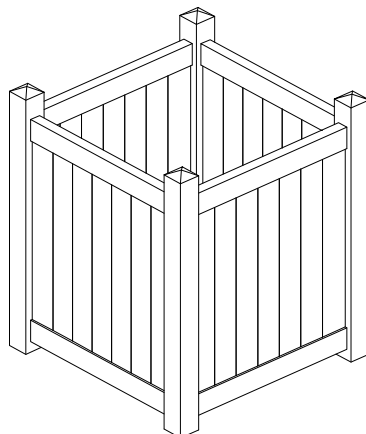

ALDERLEY SQUARE PLANTER
ASSEMBLY INSTRUCTION

ALDSQPL

Help Line (Normal Office Hours) 01829 261 121

This pack contains one Square planter

Sales@rowgar.co.uk

STEP 1

STEP 2

STEP 3