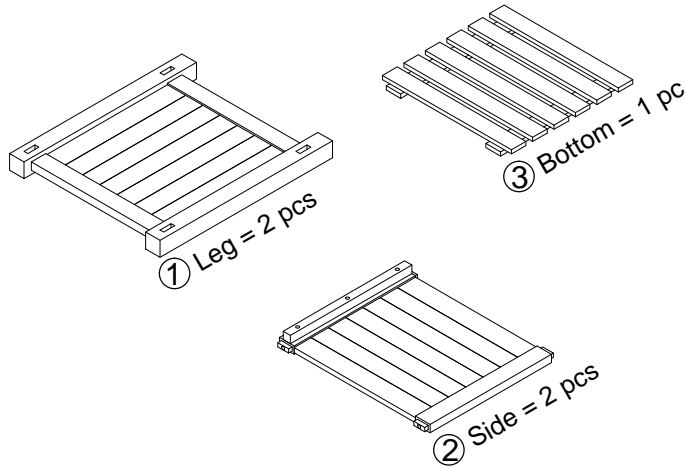

ALDERLEY SQUARE PLANTER
ASSEMBLY INSTRUCTION

ALDSQPL

Help Line (Normal Office Hours) 01829 261 121

This pack contains one Square planter

Sales@rowgar.co.uk

STEP 1

STEP 2

STEP 3