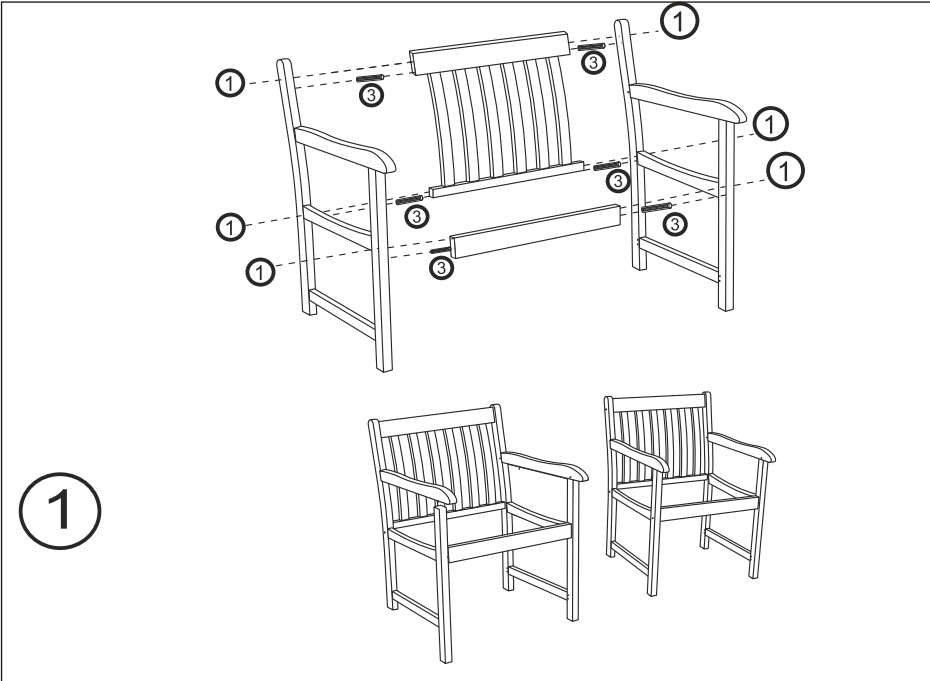

SS301A

4

1		Screw 7x70mm=12pcs
2		Screw 7x50mm=8pcs
3		Wood 10x30=12pcs
4		Screw 4x40 x 8
5		allen key x 2pc

We constantly improve the quality of our products, occasionally the components may differ from the components shown and are only correct at time of printing. We reserve the right to change the specification of our products without prior notice.
2015 © Rowlinson Garden Products