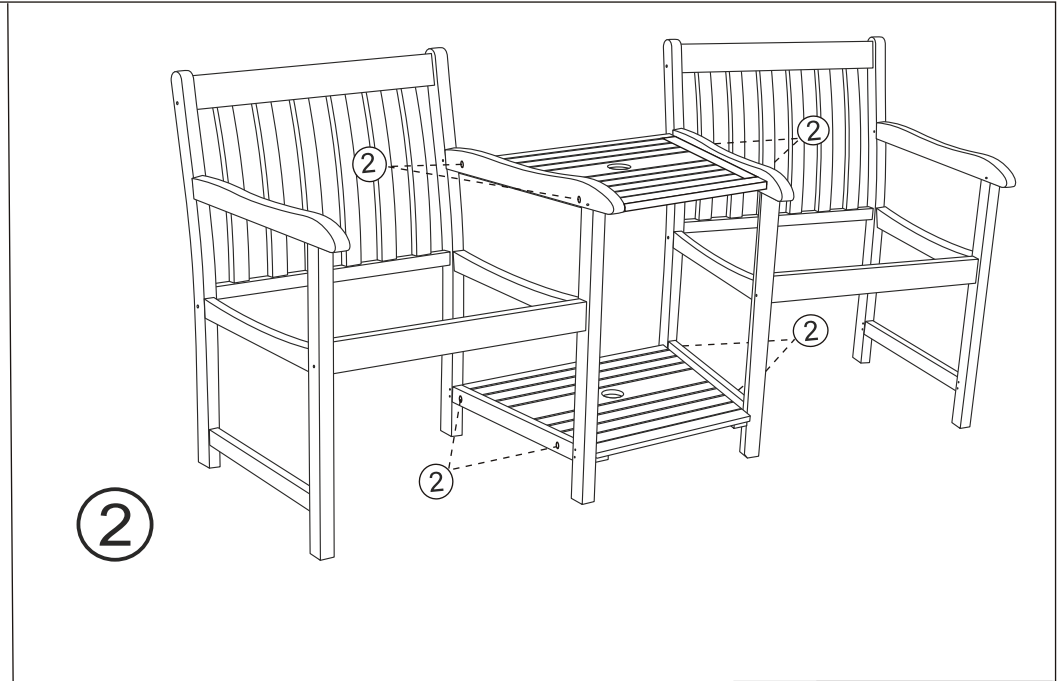

SS301A

4

1		Screw 7x70mm=12pcs
2		Screw 7x50mm=8pcs
3		Wood 10x30=12pcs
4		Screw 4x40 x 8
5		allen key x 2pc

We constantly improve the quality of our products, occasionally the components may differ from the components shown and are only correct at time of printing. We reserve the right to change the specification of our products without prior notice.
2015 © Rowlinson Garden Products