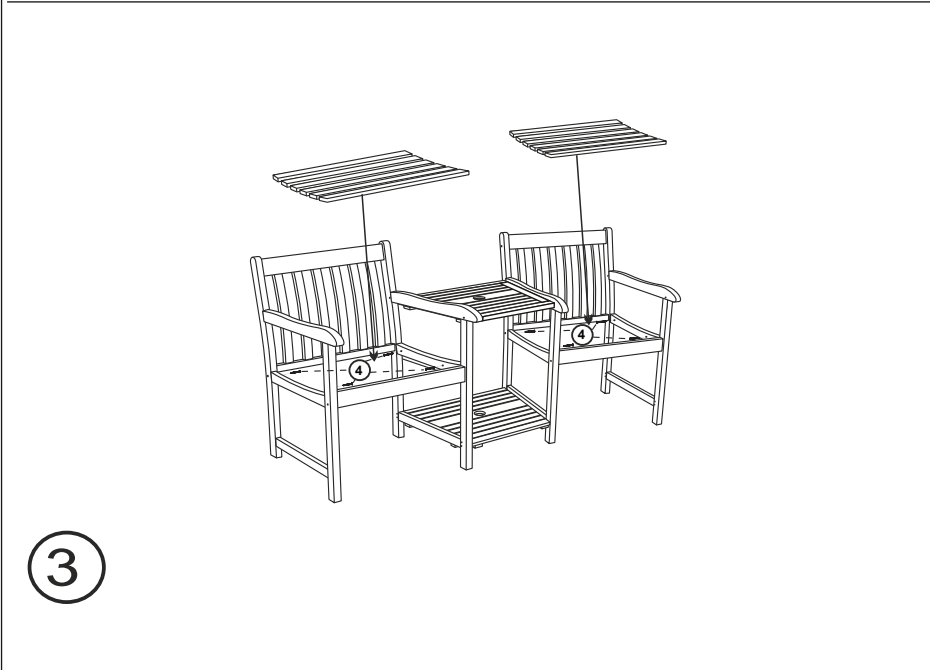

SS301A

4

1		Screw 7x70mm=12pcs
2		Screw 7x50mm=8pcs
3		Wood 10x30=12pcs
4		Screw 4x40 x 8
5		allen key x 2pc

We constantly improve the quality of our products, occasionally the components may differ from the components shown and are only correct at time of printing. We reserve the right to change the specification of our products without prior notice.
2015 © Rowlinson Garden Products