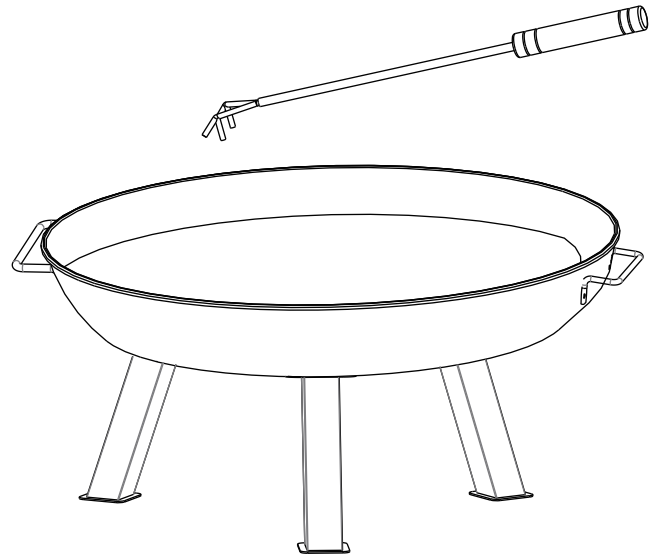

Fire Pit

SS570

Help Line: (Normal Office Hours) 01829 261 121

Email: support@rowgar.co.uk

Assembly Instructions

No.	Component/Fixing	Qty.
1	Bowl 	1
2	Leg 	3
3	Tool 	1
4	M6x12 Bolt 	6
5	M6 Nut 	6
6	Ø6x16mm washer 	6