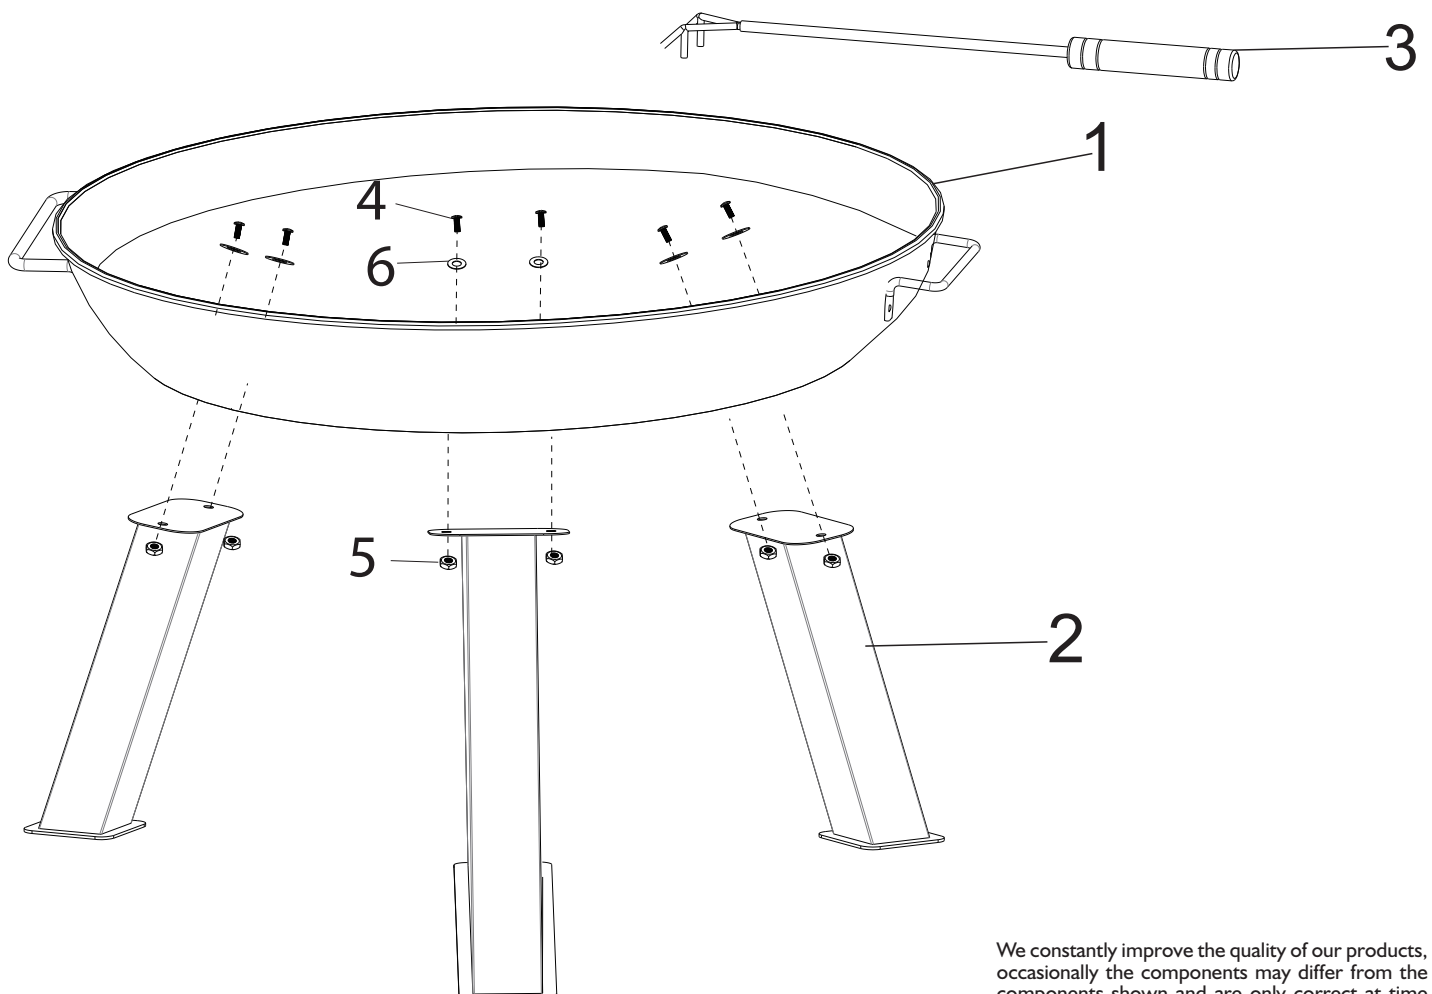

Fire Pit

SS570

Help Line: (Normal Office Hours) 01829 261 121

Email: support@rowgar.co.uk

Assembly Instructions

No.	Component/Fixing	Qty.
1	Bowl 	1
2	Leg 	3
3	Tool 	1
4	M6x12 Bolt 	6
5	M6 Nut 	6
6	Ø6x16mm washer 	6