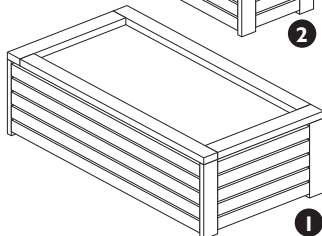

Recommended tools for assembly

- Crosshead screwdriver

No.	Components	Qty.
1	Large planter	1
2	Small planter	1

No.	Fixing Kit	Qty.
3	Metal flat bracket	2
4	30mm screws	8

We constantly improve the quality of our products, occasionally the components may differ from the components shown and are only correct at time of printing. We reserve the right to change the specification of our products without prior notice.