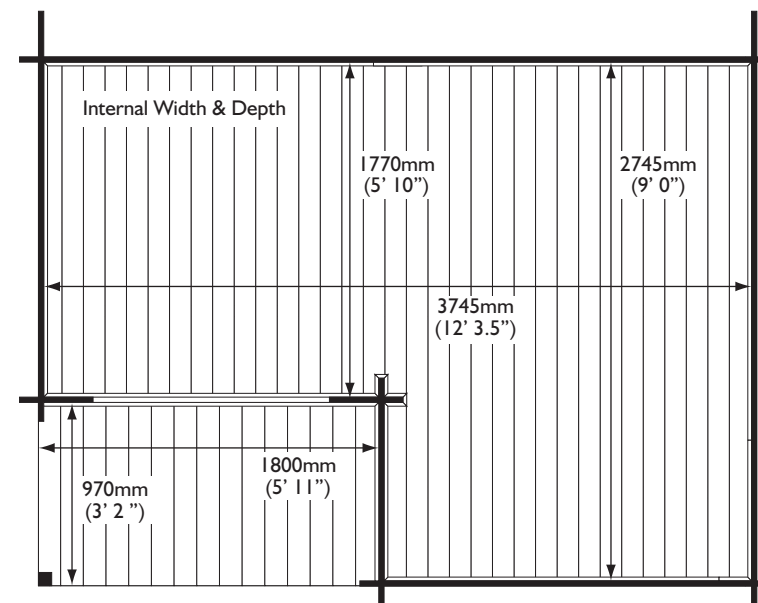

**Door opening:**

Height: 1795mm

Width: 1175mm

**Window opening:**

Height: 1235mm

Width: 575mm

**Garden Office**

PRODUCT DIMENSIONS