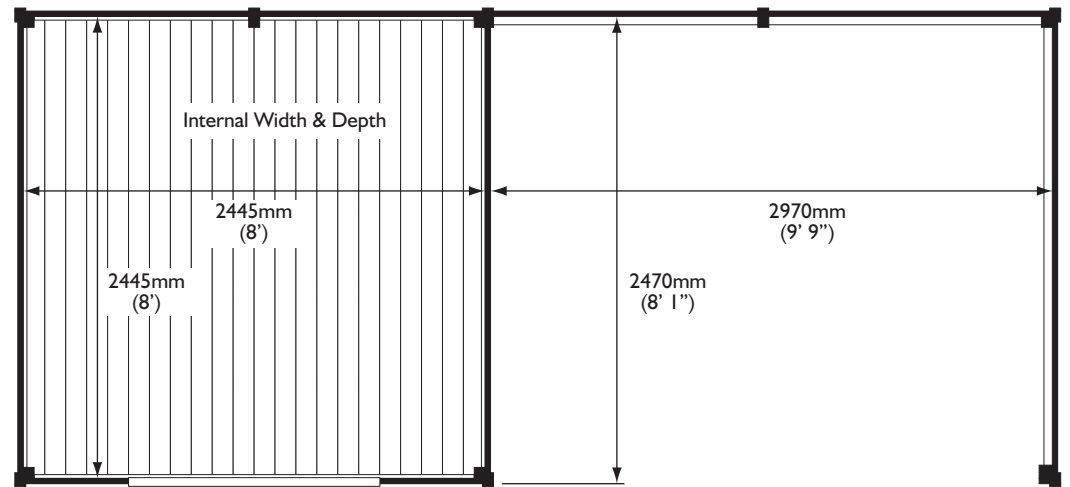

Door opening:
 Height: 1930mm
 Width: 1235mm

Oasis Cabin

PRODUCT DIMENSIONS

DRAWING REF: LBSOAS PD 1

DRAWING DATE: 06.10.2020

2020 © Rowlinson Garden Products Ltd