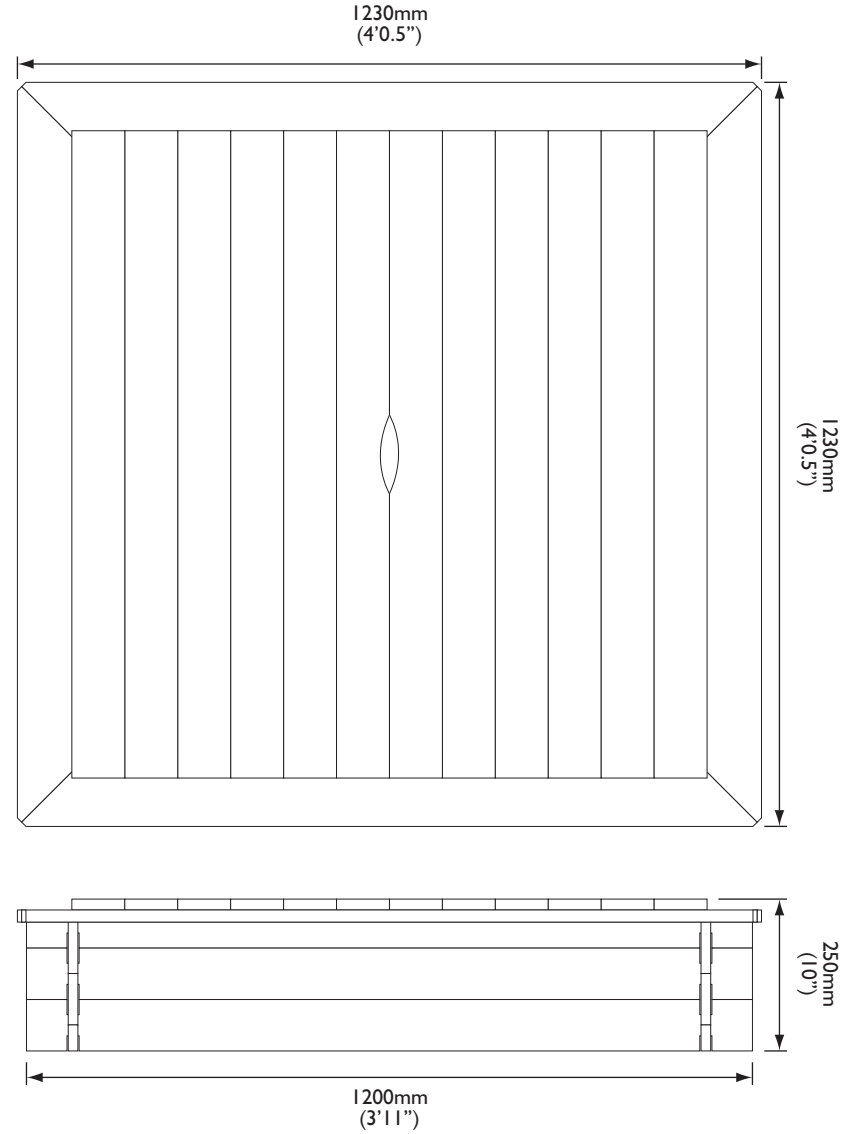

Without Lid

With Lid

Capacity: 0.2m³ = 200 Litres

Sandpit with Lid

PRODUCT DIMENSIONS

DRAWING REF: SANDS12L PD 1

DRAWING DATE: 25.06.15

2015 © Rowlinson Garden Products Ltd