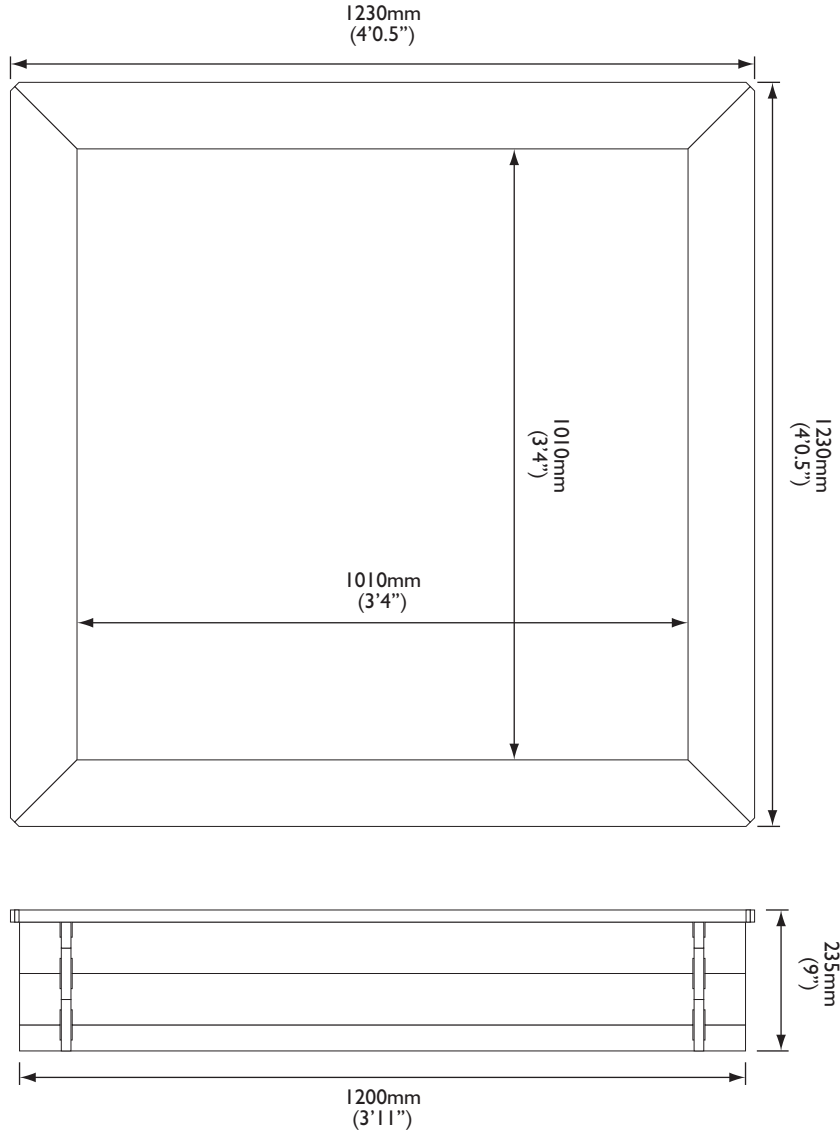

Without Lid

With Lid

Capacity: 0.2m³ = 200 Litres

Sandpit with Lid

PRODUCT DIMENSIONS

DRAWING REF: SANDS12L PD 1

DRAWING DATE: 25.06.15

2015 © Rowlinson Garden Products Ltd