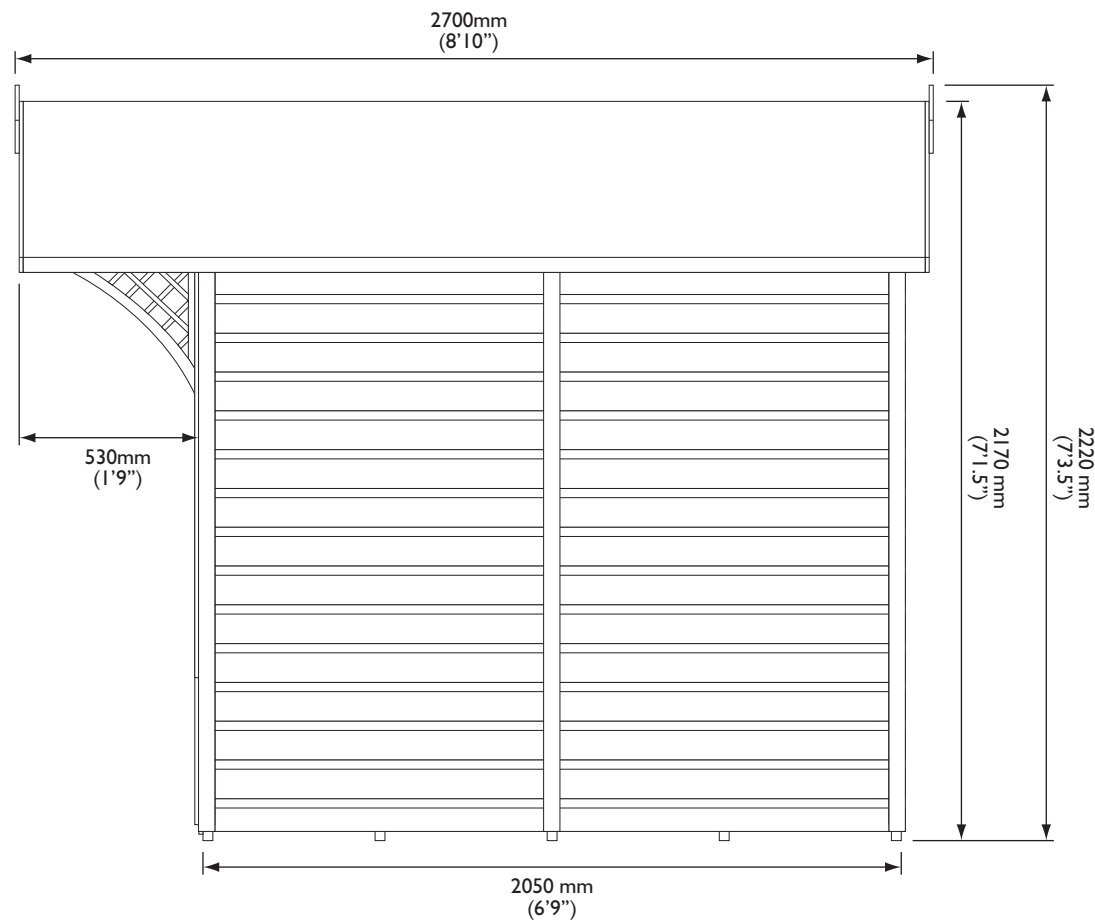

Door Opening:

Height: 1670mm (5'6")

Width: 1365mm (4'6")

Eaton Summerhouse

PRODUCT DIMENSIONS

DRAWING REF: SHEATON PD I

DRAWING DATE: 18.06.15

ROWLINSON
GARDEN PRODUCTS