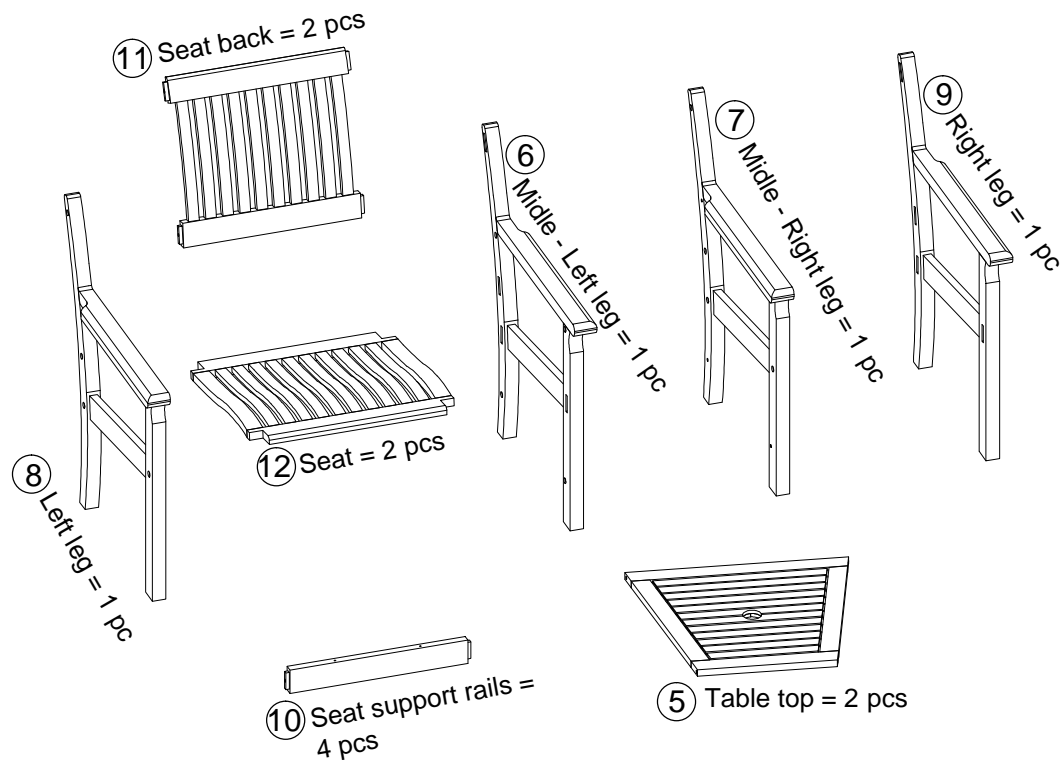

WILLINGTON COMPANION SEAT ASSEMBLY INSTRUCTION

SS355A

PLEASE READ COMPLETELY BEFORE YOU BEGIN ASSEMBLY

Help Line (Normal Office Hours) 01829 261 121

PARTS LIST

HARDWARE LIST

WILLINGTON COMPANION SEAT

ASSEMBLY INSTRUCTION

PLEASE READ COMPLETELY BEFORE YOU BEGIN ASSEMBLY

STEP 1

STEP 3

STEP 2

STEP 4

8 screws 4x40 in front and back

We constantly improve the quality of our products, occasionally the components may differ from the components shown and are only correct at time of printing. We reserve the right to change the specification of our products without prior notice.