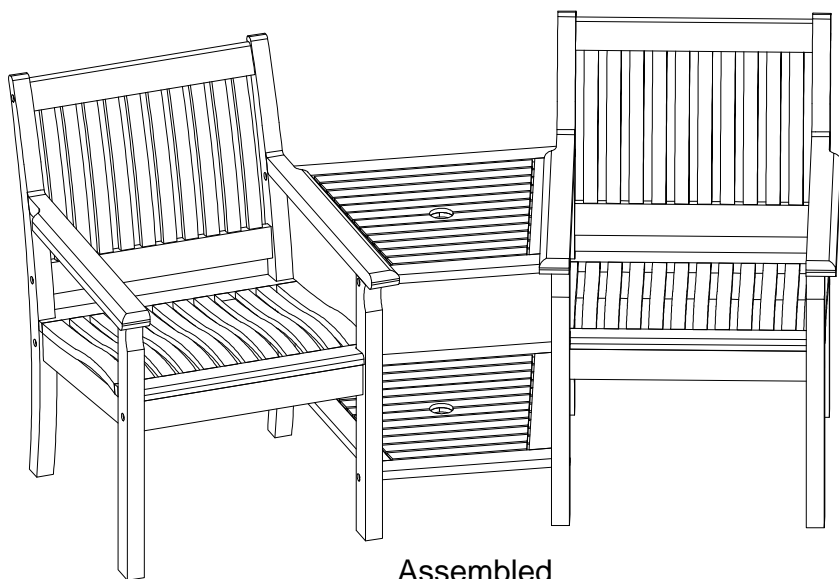

WILLINGTON COMPANION SEAT ASSEMBLY INSTRUCTION

SS355A

PLEASE READ COMPLETELY BEFORE YOU BEGIN ASSEMBLY

Help Line (Normal Office Hours) 01829 261 121

PARTS LIST

HARDWARE LIST

WILLINGTON COMPANION SEAT

ASSEMBLY INSTRUCTION

PLEASE READ COMPLETELY BEFORE YOU BEGIN ASSEMBLY

STEP 1

STEP 3

STEP 2

STEP 4

8 screws 4x40 in front and back

We constantly improve the quality of our products, occasionally the components may differ from the components shown and are only correct at time of printing. We reserve the right to change the specification of our products without prior notice.