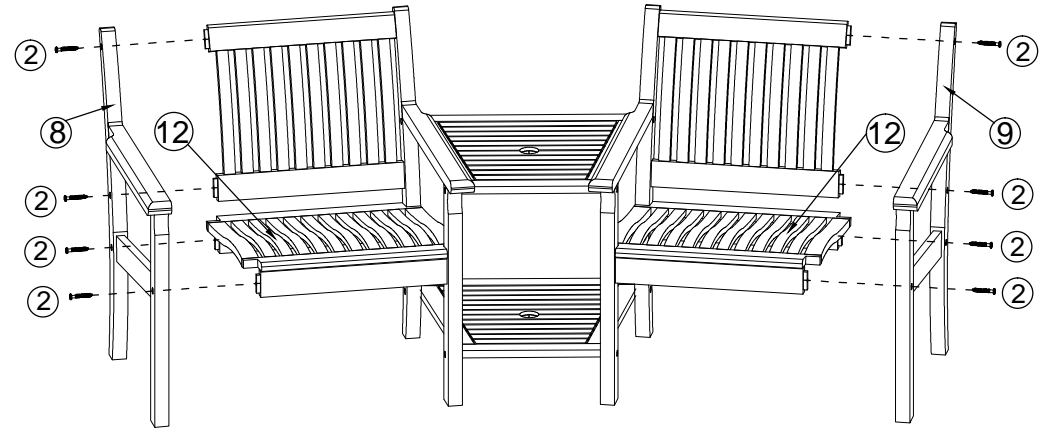

WILLINGTON COMPANION SEAT ASSEMBLY INSTRUCTION

SS355A

PLEASE READ COMPLETELY BEFORE YOU BEGIN ASSEMBLY

Help Line (Normal Office Hours) 01829 261 121

PARTS LIST

HARDWARE LIST

WILLINGTON COMPANION SEAT

ASSEMBLY INSTRUCTION

PLEASE READ COMPLETELY BEFORE YOU BEGIN ASSEMBLY

STEP 1

STEP 3

STEP 2

STEP 4

8 screws 4x40 in front and back

We constantly improve the quality of our products, occasionally the components may differ from the components shown and are only correct at time of printing. We reserve the right to change the specification of our products without prior notice.